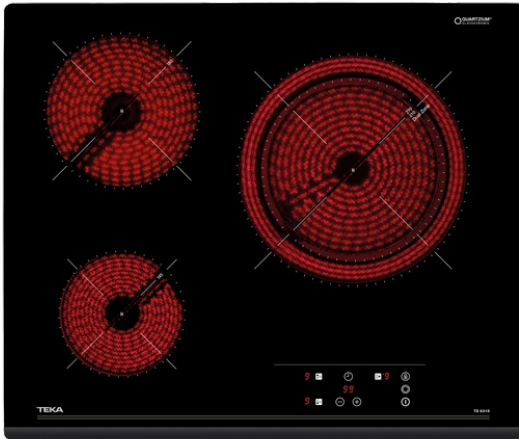

TEKA**TZ 6315**

Vitreoceramic hob with 3 cooking zones and touch control

Autolock

Power Plus

Easy
installation**REFERENCE**

REF: 40239030

EAN: 8421152148211

FEATURES

Vitreoceramic hob

Touch Control

3 cooking zones

1 high lights Ø 210/270 mm

1 high lights Ø 180 mm

1 high lights Ø 145 mm

Ceramic glass surface

Auto-lock safety system

Residual heat indicator

Easy installation kit

Maximum nominal power 5400 W

DIMENSIONS**Product height (mm):** 51**Product width (mm):** 600**Product depth (mm):** 510**Product length (mm):****Net weight (Kg):** 8,7**TECHNICAL DETAILS**

Power rate (V): 220-240

Frequency (Hz): 50/60

Maximum Nominal Power (W): -

COLOURS

40239030

Black glass

ENERGY EFFICIENCY

Power consumption in standby mode (W): -