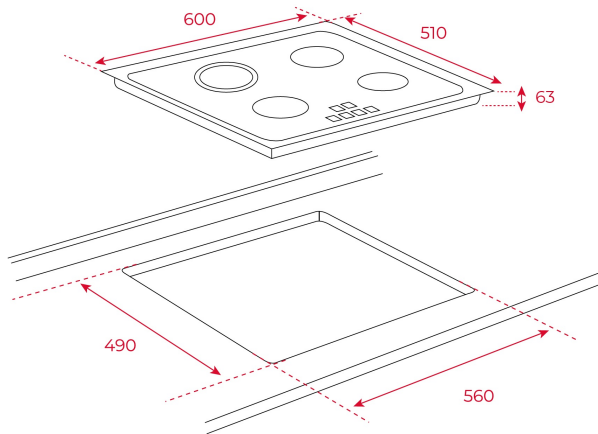

REFERENCE

REF: 40239030

EAN: 8421152148211

FEATURES

Vitreoceramic hob

Touch Control

3 cooking zones

1 high lights Ø 210/270 mm

1 high lights Ø 180 mm

1 high lights Ø 145 mm

Ceramic glass surface

Auto-lock safety system

Residual heat indicator

Easy installation kit

Maximum nominal power 5400 W

DIMENSIONS

Product height (mm): 51

Product width (mm): 600

Product depth (mm): 510

Product length (mm):

Net weight (Kg): 8,7

TECHNICAL DETAILS

Power rate (V): 220-240

Frequency (Hz): 50/60

Maximum Nominal Power (W): -

COLOURS

40239030

Black glass

ENERGY EFFICIENCY

Power consumption in standby mode (W): -

Time to reach standby mode (min): -