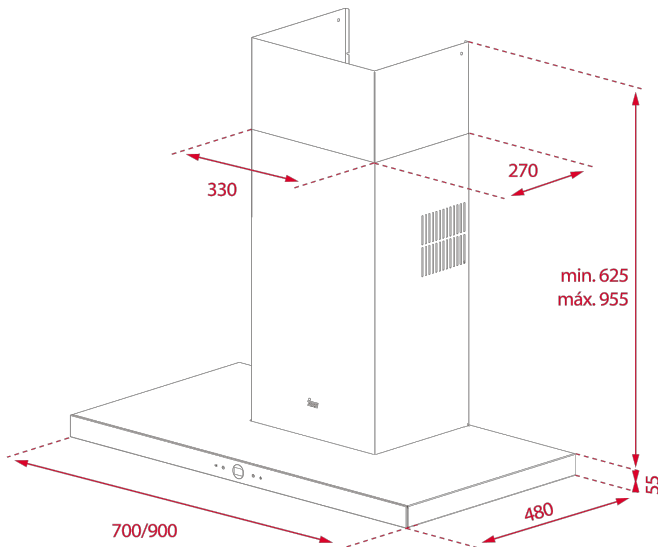

DPS 786

Decorative hood with contour Rim extraction and EcoPower motor, 70cm A+

LED

Perimeter
extractionStop Delay
Timer**REFERENCE**

REF: 40483016

EAN: 8421152157466

FEATURES

Decorative horizontal hood
 Electronic control with display
 Rim extraction
 3 speeds + 1 intensive
 Free Outlet exhaust capacity (m³/h): 920
 Intensive speed exhaust capacity (m³/h): 782
 Max speed exhaust capacity (m³/h): 629
 Min speed exhaust capacity (m³/h): 331
 Intensive speed sound level (dBA): 65
 Max speed sound level (dBA): 55
 Min speed sound level (dBA): 45
 1 LED lamp
 2 Aluminum filters
 Stop delay timer
 Filer saturation indicator
 Operating pilot light
 Anti-return valve included
 Outlet reduction included
 Optional recirculation kit with tube cover installation: SET 1/N1
 Optional Charcoal Filter: D4C

DIMENSIONS**Product height (mm):** 690-1010**Product width (mm):** 900**Product depth (mm):** 480**Product length (mm):****Net weight (Kg):** 14,02**TECHNICAL DETAILS**

Energy Efficiency Class: A+
 Noise (LwA) Min Speed (dB): 54
 Noise (LwA) Max Speed (dB): 67
 Noise (LwA) Boost Speed (dB): 69
 Ø Outlet (mm): 150