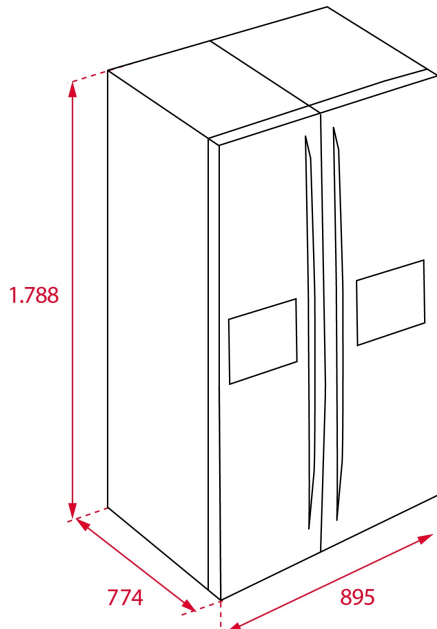

TEKA**RLF 74925 SS EU**

Full No Frost Side by Side refrigerator with inverter motor and bar on door

Motor
InverterOn
Holidays
functionBar On
Door

Fresh Box

LED

LongLife
No Frost**REFERENCE**

REF: 113430010

EAN: 8434778003895

FEATURES

Free Standing side by side refrigerator
Full No Frost
Outer control display
Electronic adjustable thermostat
2 FreshBox drawers
Safety glass shelves
Automatic ice maker and Automatic water dispenser
On holidays function
Fast freezing and fast cooling function
Front adjustable feet
LED Illumination
Climate class: SN/N/ST/T
Total capacity (gross/net): 574 / 490 litres
2 ice cube trays included

DIMENSIONS**Product height (mm):** 1788**Product width (mm):** 895**Product depth (mm):** 774**Product length (mm):****Net weight (Kg):** 112**TECHNICAL DETAILS**

Energy efficiency class (UE 2019/2016): G