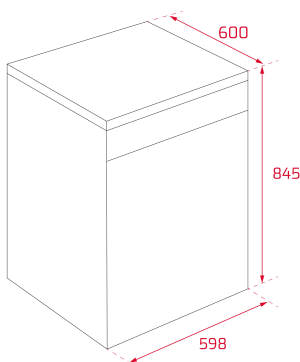

REFERENCE

REF: 114260012

EAN: 8434778013757

FEATURES

PremiumCare series

Free standing Dishwasher

Electronic control panel with display

Capacity: 14 plate settings

Washing programs: 8

Washing temperatures: 50°, 55°, 60°, 65°, 72°C

Motor Inverter

PremiumDry automatic opening system

MultiFlex 3 cutlery tray

MultiCleaner Sensor

FlexiSet 2 lower basket

Special programs: AutoClean, AutoProgram, Intensive program,

ECO program, 1-Hour, Whisper program, Hygienic, PreWash

Special functions: Half load, Express, PowerWash, ExtraDry,

IonClean, AlternativeWash

AquaStop and AquaSafe safety systems

Low salt and rinse indicator

Third sprayer

Push-up adjustable upper basket

Delay timer: 1-24 hours

Noise level: 42 dBA

Sliding Detergent drawer

Column installation

DIMENSIONS

Product height (mm): 845

Product width (mm): 598

Product depth (mm): 600

Product length (mm):

Net weight (Kg): 53,5

TECHNICAL DETAILS

Energy Efficiency Class: A+++

Energy Consumption (Kw/day): -

Water consumption (litres/year): 2744

Noise Level (dBA): 42

Power rate (V): 220

Frequency (Hz): 50

COLOURS

114260012

Stainless steel

114260011

White