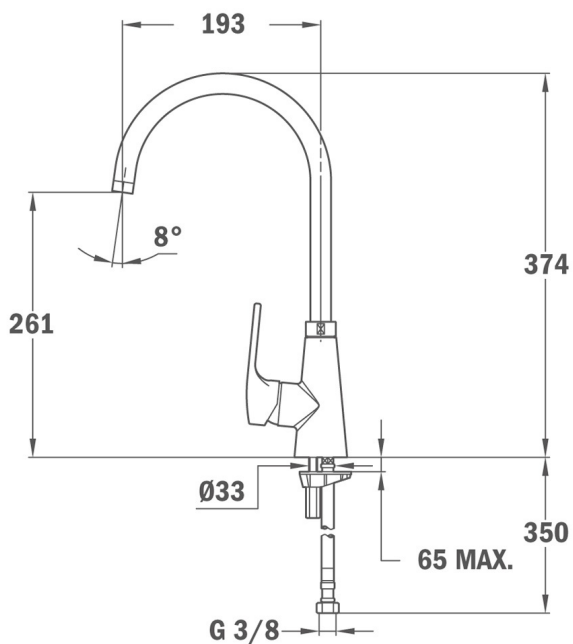

TEKA**Vita 915**

Kitchen tap mixer with high swivel spout

Anti-scale
aeratorSwivel
spout**REFERENCE**

REF: 249150200

EAN: 8421152076460

FEATURES

High spout kitchen tap

Swivel spout

Anti-scale aerator

Cartridge with ceramic discs of high resistance

Highly precise temperature control

Greater handling sensitivity with smoother movements

3/8" flexible inlet pipes

DIMENSIONS**Product height (mm):** 374**Product width (mm):****Product depth (mm):****Product length (mm):****Net weight (Kg):** 1,57**COLOURS**

249150200

Chrome