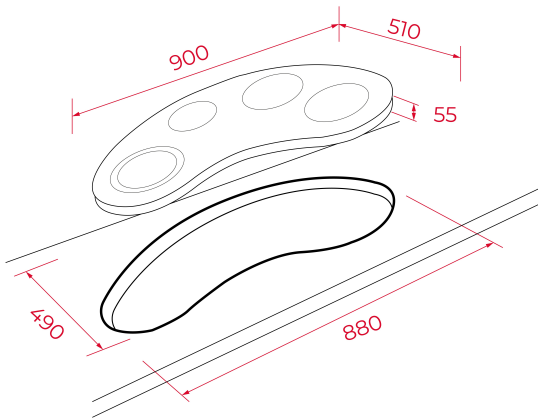

TEKA**VR 90 4G AI AL TR CI**

Gas on Glass hob with 4 cooking zones and auto-lock safety system, 90cm

Auto
ignition

Autolock

**REFERENCE**

REF: 112560010

EAN: 8434778019186

FEATURES

Gas on glass hob
Frontal control Knobs with ergonomic design
4 cooking zones
1 triple ring burner, 3.50 kW
1 fast burner, 3.00 kW
1 semi fast burner, 1.7 kW
1 auxiliary burner, 1 kW
Ceramic glass surface
Auto ignition
Auto-lock safety system
Cast iron grids
Maximum nominal power 9250 W

DIMENSIONS**Product height (mm):** 55**Product width (mm):** 900**Product depth (mm):** 510**Product length (mm):****Net weight (Kg):** 15,7**TECHNICAL DETAILS**

Power rate (V): 230

Frequency (Hz): 50/60

Maximum Nominal Power (W): -

COLOURS

112560010

Black glass

ENERGY EFFICIENCY

Power consumption in standby mode (W): -

Time to reach standby mode (min): -