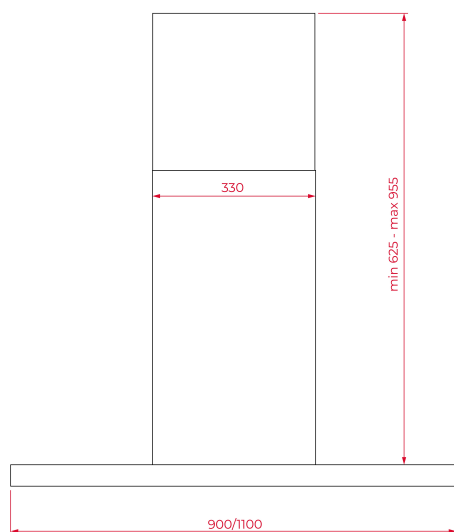

LED

PERFECTA-
4

Stop Delay
Timer

Fresh AIR