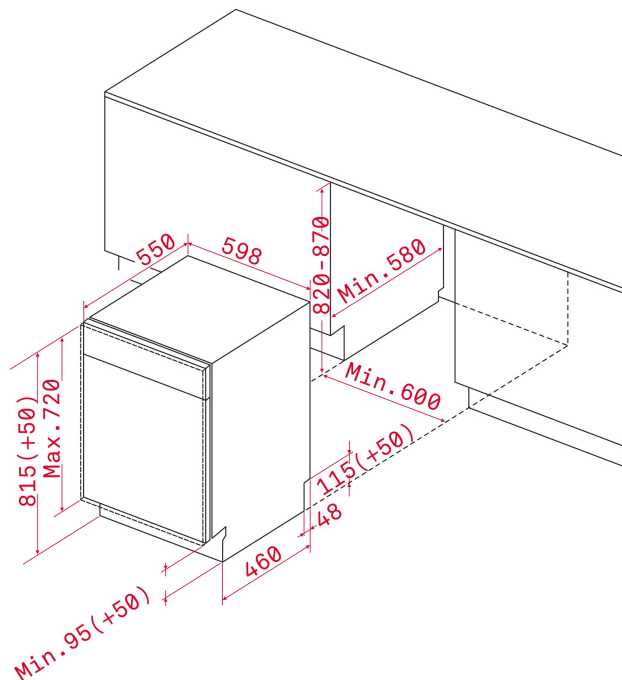

DIMENSIONS

Product height (mm): 820-870
Product width (mm): 598
Product depth (mm): 568
Product length (mm):
Net weight (Kg): 33,5

TECH SPECS

FITTING MEASURES

Built-in niche height (cm): 82
Maximum door height (mm): 594
Plinth (mm): 50
Door width (mm): 448

PRODUCT SHEET

Capacity (Place Settings): 10
Energy consumption (kWh/year): 236
Power consumption (Kwh): 0,83
Water consumption (litres/year): 2660
Water consumption (litres): 9.5
Noise level (dB): 46
Certificates: GS/CE/EMC/Rohs

Supplier name or trademark: TEKA
Supplier's address: C/Cajo, 17, 39011, Santander , Spain
Model identifier: DW8 45 S
Height (cm): 82
Width (cm): 59,8
Depth (cm): 56,8

Additional information:

Weblink to the supplier's website, where the information in point 6 of Annex II to Commission Regulation (EU) 2019/2022 (1) (b) is found:
(a) for the eco programme.
(b) changes to these items shall not be considered relevant for the purposes of paragraph 4 of Article 4 of Regulation (EU) 2017/1369.
(c) if the product database automatically generates the definitive content of this cell the supplier shall not enter these data.