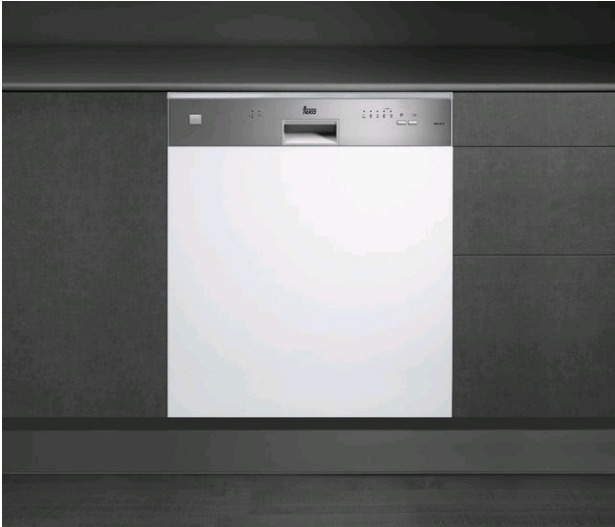

DW8 45 S Built-in Dishwasher with 4 washing programs in 45cm

Eco Function

DESCRIPTION

Built-in Dishwasher with 4 washing programs in 45cm

LIFE STYLE

Maestro

COLOURS

REFERENCE

REF. 40716082
EAN. 8421152113189

TEKA

DW8 45 S

FEATURES

Partially integrated dishwasher
Electronic control panel
LED display
Place Settings : 10
Washing programs: 4
Washing temperatures : 45°, 55°, 65° C
Full Aquastop
Delay timer 1-24h
Fast program 50 minutes
Eco program
Third sprayer
5 positions water softener
Adjustable upper basket
Indicator pilots for : On-off, delayed time,
selected program, lack of salt and rinse aid
Back feet adjustment from front
Noise level Db(A): 46
Power supply : 220/230V -50 Hz