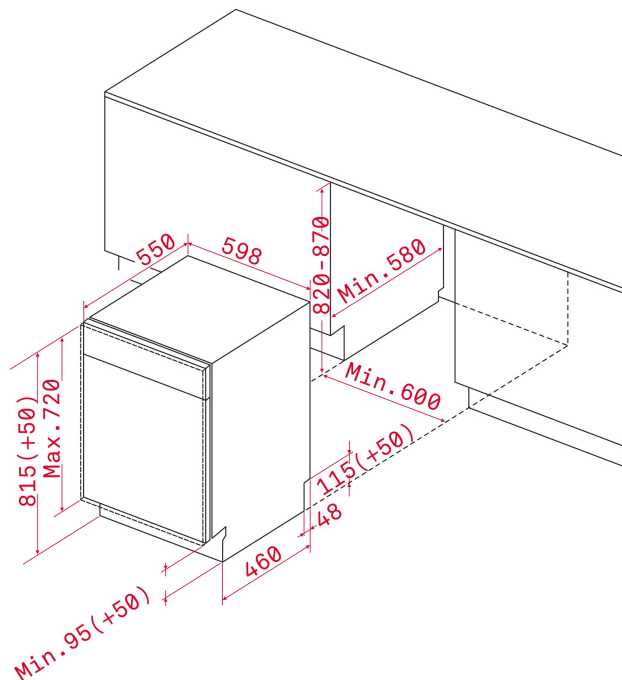

DIMENSIONS

Product height (mm): 820-870
Product width (mm): 596
Product depth (mm): 550
Product length (mm):
Net weight (Kg): 39

TECH SPECS

FITTING MEASURES

Built-in niche height (cm): 82
Minimum door height (mm): 655
Maximum door height (mm): 820-870
Plinth (mm): 50
Door width (mm): 596

**PRODUCT INFORMATION
SHEET (UE) 2019/2014**

Supplier name or trademark: TEKA
Supplier's address: C/Cajo, 17, 39011, Santander , Spain
Model identifier: DW8 59 FI
Height (cm): 82
Width (cm): 59,6
Depth (cm): 55