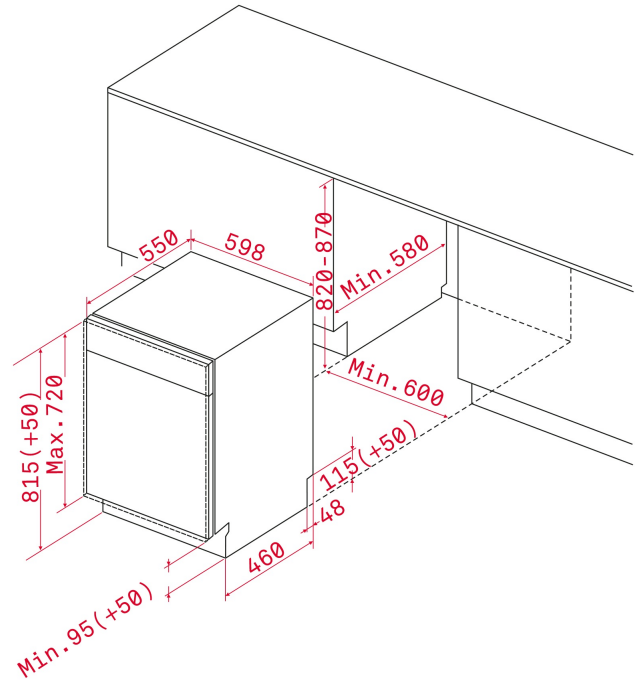

DW8 70 FI Built-in Dishwasher with a capacity for 14 cutlery and Beam on Floor system in 60cm

Beam On Floor

Eco Function

Third Cutlery
Tray

Extra Dry
function

Water dirtiness
sensor
Aqualogic

DESCRIPTION

Built-in Dishwasher with a capacity for 14 cutlery and Beam on Floor system in 60cm

DIMENSIONS

Product height (mm): 815-865
Product width (mm): 598
Product depth (mm): 550
Product length (mm):
Net weight (Kg): 36

TECH SPECS

FITTING MEASURES

Built-in niche height (cm): 82
Maximum door height (mm): 654
Plinth (mm): 50
Door width (mm): 589

Height (cm): 81,5

Width (cm): 59,8

Depth (cm): 55

Additional information:

Weblink to the supplier's website, where the information in point 6 of Annex II to Commission Regulation (EU) 2019/2022 (1) (b) is found: