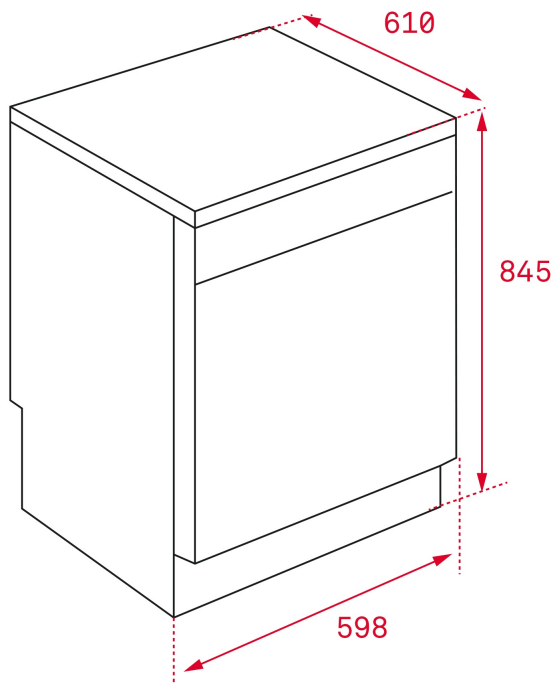

DIMENSIONS

Product height (mm): 845
Product width (mm): 598
Product depth (mm): 610
Product length (mm):
Net weight (Kg): 43,5

TECH SPECS

FITTING MEASURES

Maximum door height (mm): 707
Door width (mm): 587