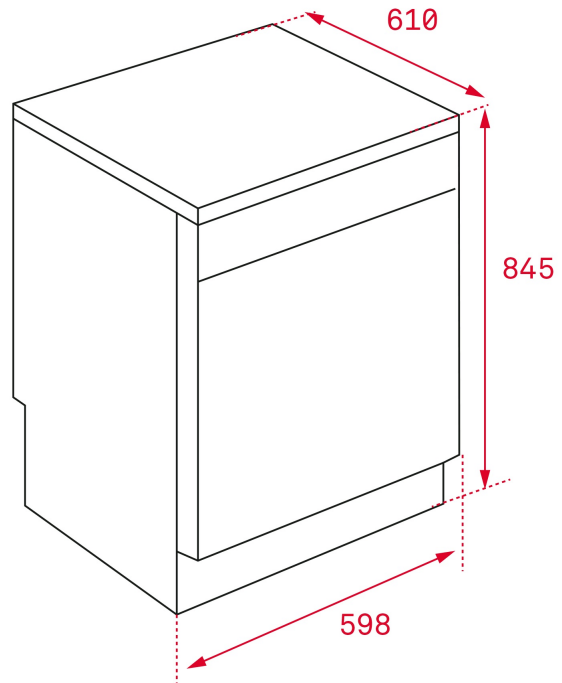

DIMENSIONS

Product height (mm): 845
Product width (mm): 598
Product depth (mm): 610
Product length (mm):
Net weight (Kg): 43,5

TECH SPECS

FITTING MEASURES

Maximum door height (mm): 707
Door width (mm): 587