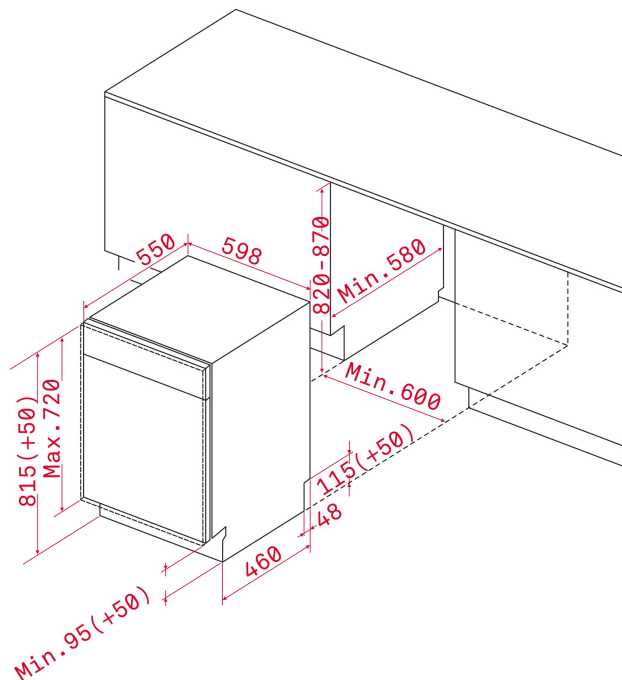

DIMENSIONS

Product height (mm): 820-870
Product width (mm): 596
Product depth (mm): 550
Product length (mm):
Net weight (Kg): 41

TECH SPECS

FITTING MEASURES

Built-in niche height (cm): 82
Minimum door height (mm): 655
Maximum door height (mm): 820-870
Plinth (mm): 50
Door width (mm): 596

**PRODUCT INFORMATION
SHEET (UE) 2019/2014**

Supplier name or trademark: TEKA
Supplier's address: C/Cajo, 17, 39011, Santander , Spain
Model identifier: DW8 60 FI
Height (cm): 82
Width (cm): 59,6
Depth (cm): 55