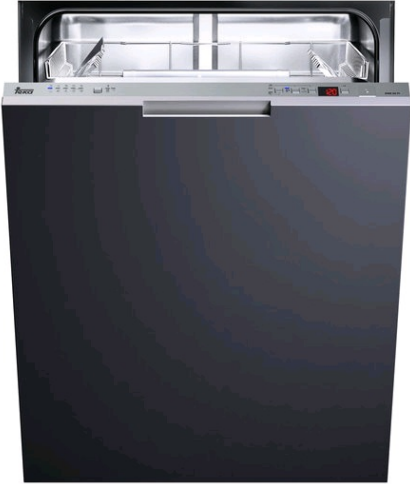

DW8 60 FI Built-in Dishwasher with a capacity for 13 cutlery and 5 washing programs in 55cm

Eco Function

Water dirtiness
sensor
Aqualogic

DESCRIPTION

Built-in Dishwasher with a capacity for 13 cutlery and 5 washing programs in 55cm

LIFE STYLE

Total

COLOURS

REFERENCE

REF. 40716220
EAN. 8421152072189

FEATURES

Fully integrated dishwasher
Electronic control panel
LED display
Place Settings : 13
Washing programs : 10
Washing temperatures : 38°, 45°, 55°,
65°, 70° C
Full Aquastop
Aqualogic
3 in 1 selector
Delay timer 1-24h
Dual half load
Fast program 38 minutes
Auto program
Eco program
Third sprayer
5 positions water softener with
electronic adjustment
Back feet adjustment from front
Floating hinges
Automatic adjustable upper basket
Indicator pilots for : Selected program,
lack of salt and rinse aid
Noise level Db(A): 45
Power supply : 220/230V -50 Hz

DIMENSIONS

Product height (mm): 820-870
Product width (mm): 596
Product depth (mm): 550
Product length (mm):
Net weight (Kg): 41

TECH SPECS

FITTING MEASURES

Built-in niche height (cm): 82
Minimum door height (mm): 655
Maximum door height (mm): 820-870
Plinth (mm): 50
Door width (mm): 596