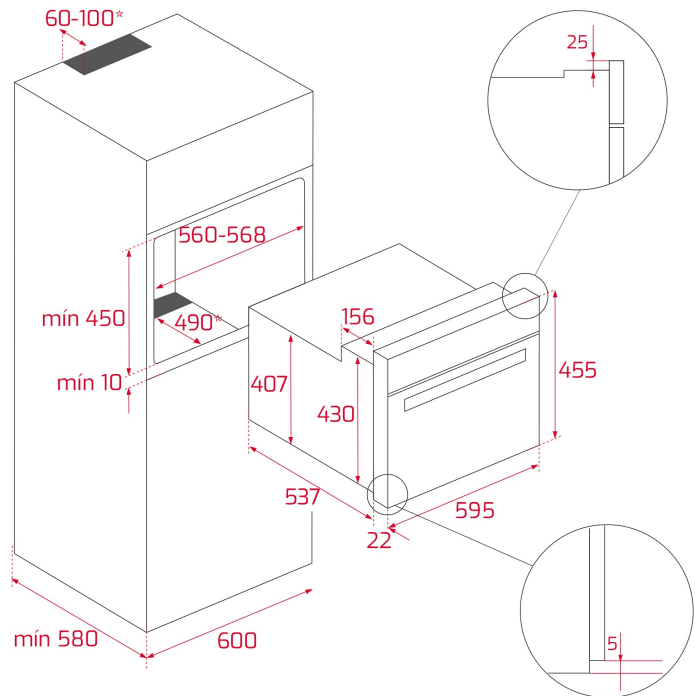

## DIMENSIONS

**Product height (mm):** 455  
**Product width (mm):** 595  
**Product depth (mm):** 559  
**Product length (mm):**  
**Net weight (Kg):** 28,4

**ELECTRIC CONNECTION**

**Maximum Nominal Power (W):** 3200  
**Frequency (Hz):** 50  
**Power rate (V):** 220-240  
**Cable Connection Length (cm):** 110  
**Inside light Consumption (W):** 25

**ENERGY CONSUMPTION**