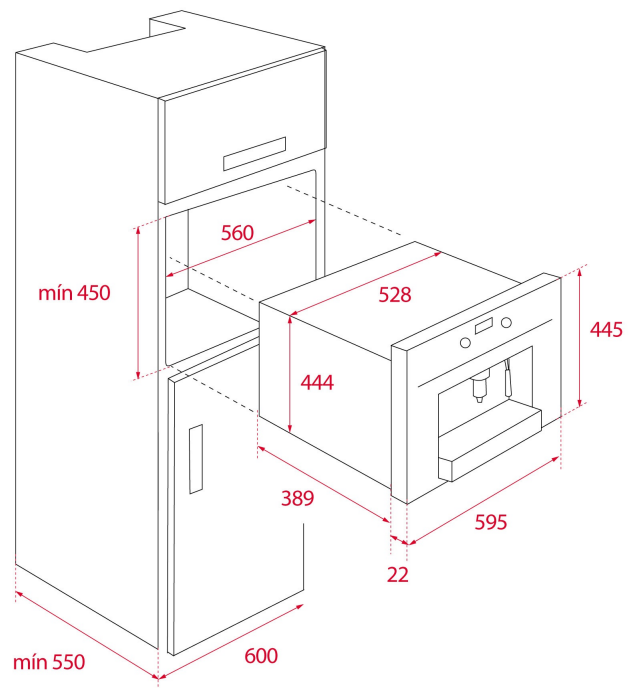

REFERENCE

REF. 111630001
EAN. 8434778004120

TEKA

CLC 855 GM

FEATURES

Urban Colors Edition
Automatic built-in coffee machine
Self-cleaning function
Intensity and coffee size regulation
Touch control display with knobs
30 automatic programs
Capacity: 2 cups at once
Adjustable height system for different cup sizes
Milk frother and hot water pipe
Integrated steel grinder for natural coffee beans
Coffee beans container, 200 grams capacity
Availability for ground coffee
15 bar pump pressure
1.8 litres water tank
Waste container
Descaling function
Installation with telescopic rails for easy pull out of the coffee maker

DIMENSIONS

Product height (mm): 455

Product width (mm): 595

Product depth (mm): 412

Product length (mm):

Net weight (Kg): 23

TECH SPECS

FITTING MEASURES

Built-in Width (mm): 560

Built-in Depth (mm): 550

Built-in height (mm): 450

PARTICULAR CHARACTERISTICS

Type of installation: Built-in

Certificates: IMQ/CCC

Pump pressure (Bar): 15

Pump power (W): 50