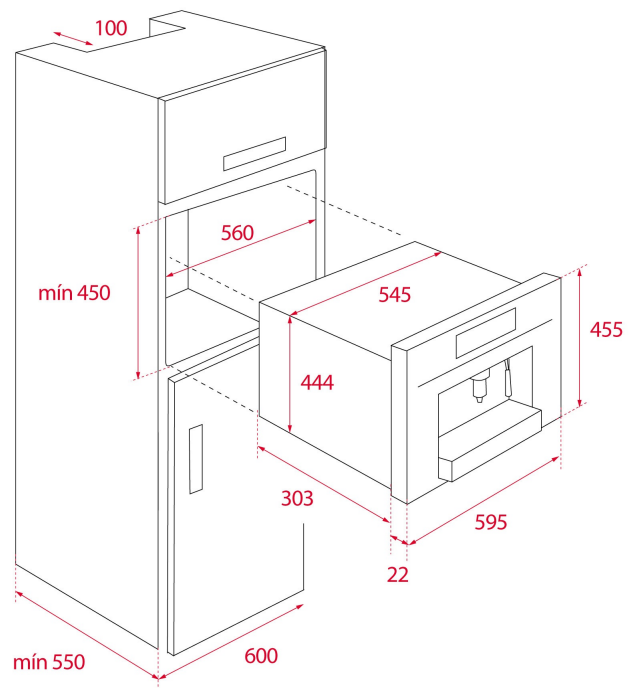

Maestro

COLOURS

REFERENCE

REF. 111630000
EAN. 8434778003833

TEKA

CLC 835 MC

FEATURES

Urban Colors Edition
Multi capsule and ground built-in coffee machine
Coffee size regulation
Touch control display with knobs
Capacity: 1 cup
Adjustable height system for different cup sizes
Milk frother and hot water pipe
Availability for ground coffee
3 storage drawers
19 bar pump pressure
1 litre water tank
Descaling function
Capsule adaptors suitable for:
Nespresso®, Lavazza®, Caffitaly®, E.S.E.

DIMENSIONS

Product height (mm): 455

Product width (mm): 595

Product depth (mm): 330

Product length (mm):

Net weight (Kg): 18,7

TECH SPECS

FITTING MEASURES

Built-in Width (mm): 560

Built-in Depth (mm): 580

Built-in height (mm): 450

FEATURES

Type of installation: Built-in

Certificates: CE/CB

Pump pressure (Bar): 19

Control panel: TFT + 2 knobs