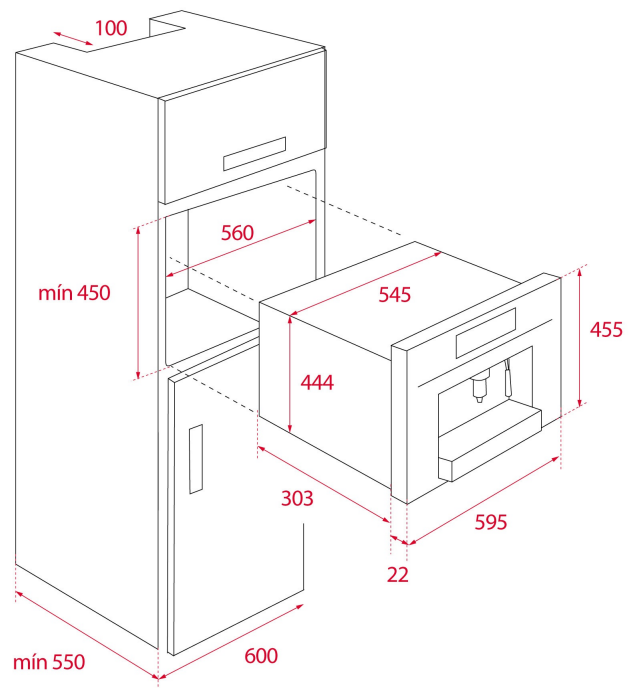

Urban Colors Edition
Multi capsule and ground built-in coffee machine
Coffee size regulation
Touch control display with knobs
Capacity: 1 cup
Adjustable height system for different cup sizes
Milk frother and hot water pipe
Availability for ground coffee
3 storage drawers
19 bar pump pressure
1 litre water tank
Descaling function
Capsule adaptors suitable for: Nespresso®, Lavazza®, Caffitaly®,
E.S.E.

DIMENSIONS

Product height (mm): 455
Product width (mm): 595
Product depth (mm): 330
Product length (mm):
Net weight (Kg): 18,7

TECH SPECS

FITTING MEASURES

Built-in Width (mm): 560
Built-in Depth (mm): 580
Built-in height (mm): 450