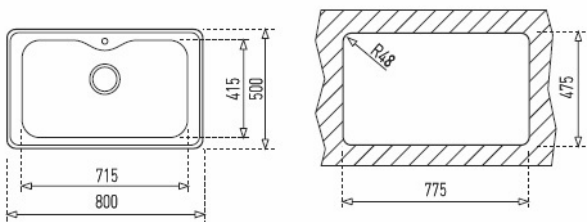

DIMENSIONS

Product height (mm):

Product width (mm): 500

Product depth (mm): 215

Product length (mm): 800

Net weight (Kg): 7,6

Antibacterial

Lifetime warranty