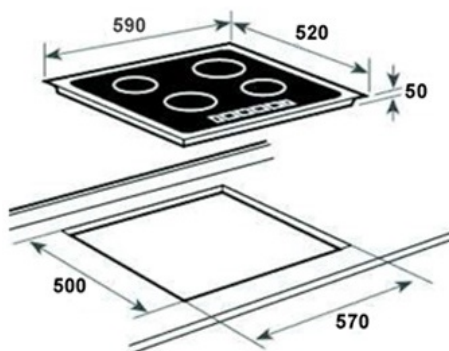

IBS 64900 TCS

60cm Induction Hob with 4 cooking zones and Touch Control

**REFERENCE**

REF: 112520001

EAN: 8434778000788

FEATURES

Induction hob with 4 zones in 60cm

Touch control

Stop&Go function

Timer 99 min

Residual heat indicators

Power level for each cooking zone

4 cooking zones: 2 induction cooking zone \varnothing 160 mm, 1,500W &2 induction cooking zone \varnothing 200 mm, 2,000W

Total nominal power: 7,000 W

DIMENSIONS**Product height (mm):****Product width (mm):****Product depth (mm):****Product length (mm):****Net weight (Kg):** 10,66**TECHNICAL DETAILS**

Power rate (V): -

Frequency (Hz): -