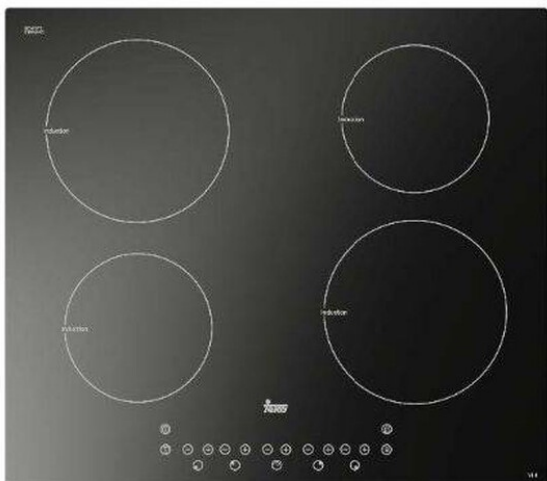

IBS 64900 TCS

60cm Induction Hob with 4 cooking zones and Touch Control

**REFERENCE**

REF: 112520001

EAN: 8434778000788

FEATURES

Induction hob with 4 zones in 60cm

Touch control

Stop&Go function

Timer 99 min

Residual heat indicators

Power level for each cooking zone

4 cooking zones: 2 induction cooking zone \varnothing 160 mm, 1,500W &2 induction cooking zone \varnothing 200 mm, 2,000W

Total nominal power: 7,000 W

DIMENSIONS**Product height (mm):****Product width (mm):****Product depth (mm):****Product length (mm):****Net weight (Kg):** 10,66**TECHNICAL DETAILS**

Power rate (V): -

Frequency (Hz): -

Maximum Nominal Power (W): -

COLOURS

112520001

Black Glass

ENERGY EFFICIENCY

Power consumption in standby mode (W): -

Time to reach standby mode (min): -