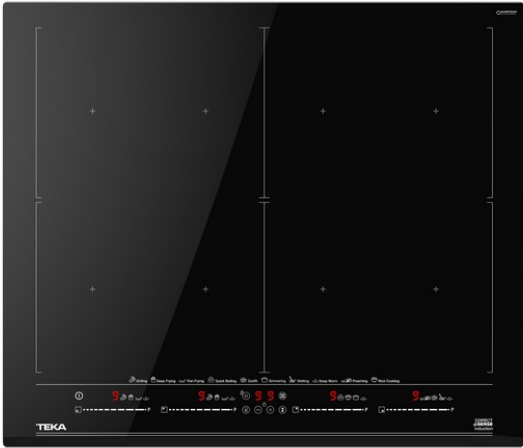

# 60cm DirectSense with FullFlex Induction with temperature sensors

## FEATURES

DirectSense with FullFlex zone  
 Touch Control Multislider, with safety lock  
 Cooking time programmer  
 7 cooking zones (4 + 2 Flex combined + FullFlex)  
 4 zones of 263 x 195 mm  
 2 Flex Zones of 263 x 390 mm  
 1 FullFlex zone of 525 x 390 mm  
 Direct functions with temperature sensors:  
 Poaching, Confit, Rice Cooking, Grilling, Deep frying, Pan frying,  
 Keep warm, Boiling, Simmering and Melting  
 Power Plus function  
 Stop & GO function / Silence mode  
 Optimised pan shape & size system  
 Fast-Click easy installation  
 Max. (nominal) power: 7.400 W

## DIMENSIONS

**Product height (mm):** 57  
**Product width (mm):** 600  
**Product depth (mm):** 510  
**Product length (mm):**  
**Net weight (Kg):** 13,21