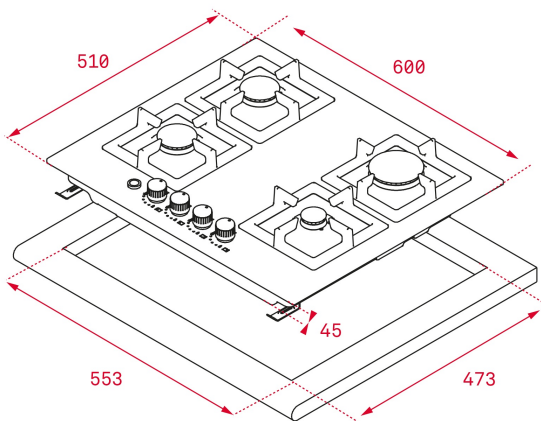

TEKA**EFX 60.1 2G 2H AI AL**

Mixed Hob with frontal control knobs of butane and natural gas in 60 cm

Easy
installation
systemIntegrated
auto-
ignition
system

Autolock

**REFERENCE**

REF: 112610036

EAN: 8434778018967

FEATURES

60 cm gas hob
Cast iron grids
Metal looking frontal knobs
Auto-ignition
Auto-lock safety device
High efficiency burners
4 cooking zones:
1 semi fast burner (1,75 kW)
1 auxiliary burner (1,00 kW)
1 high light (180 mm Ø) 1800 W
1 high light (145 mm Ø) 1200 W
Gas typology: LPG (butane/ propane)

DIMENSIONS**Product height (mm):** 91**Product width (mm):** 600**Product depth (mm):** 510**Product length (mm):****Net weight (Kg):** 8,5**TECHNICAL DETAILS**

Power rate (V): 220-240

Frequency (Hz): 50/60

Maximum Nominal Power (W): 3000

COLOURS

112610036

Stainless Steel

ENERGY EFFICIENCY

Power consumption in standby mode (W): -

Time to reach standby mode (min): -