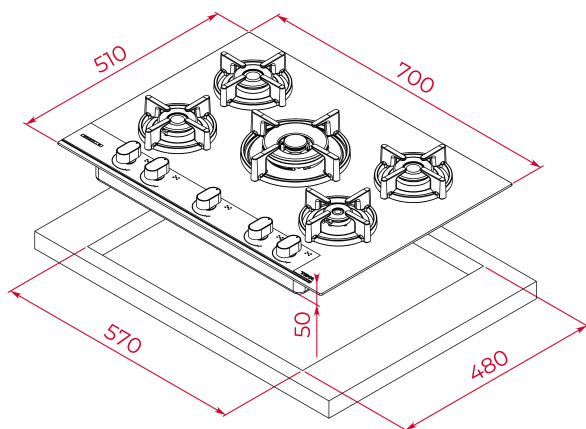

REFERENCE

REF: 112570219

EAN: 8434778022803

FEATURES

Designed in Italy by Italdesign Giugiaro

Gas on Glass hob

Exclusive matte black finishing

Frontal mechanical control panel with ergonomic design

5 cooking zones

1 double ring burner, 3,50 kW

1 fast burner, 2,80 kW

1 semi fast burner, 1,75 kW

1 semi fast burner, 1,40 kW

1 auxiliary burner, 1,00 kW

Ceramic glass surface

Auto ignition

Auto-lock safety system

Cast iron grids

Easy installation kit

Maximum nominal power 10450 W

Optional: Wok support

DIMENSIONS

Product height (mm): 110

Product width (mm): 700

Product depth (mm): 510

Product length (mm):

Net weight (Kg): 16

TECHNICAL DETAILS

Power rate (V): 220-240

Frequency (Hz): 50/60

Maximum Nominal Power (W): -

COLOURS

112570219

Black Matt

ENERGY EFFICIENCY

Power consumption in standby mode (W): -

Time to reach standby mode (min): -