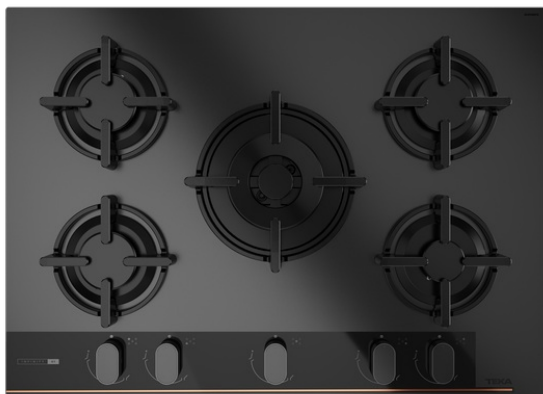

**GBC 75 Infinity G1**

Infinity G1 Gas on Glass hob. Special edition by Italdesign Giugiaro

Easy  
installation  
system

Integrated  
auto-  
ignition  
system

Autolock

**REFERENCE**

REF: 112570219

EAN: 8434778022803

**FEATURES**

Designed in Italy by Italdesign Giugiaro

Gas on Glass hob

Exclusive matte black finishing

Frontal mechanical control panel with ergonomic design

5 cooking zones

1 double ring burner, 3,50 kW

1 fast burner, 2,80 kW

1 semi fast burner, 1,75 kW

1 semi fast burner, 1,40 kW

1 auxiliary burner, 1,00 kW

Ceramic glass surface

Auto ignition

Auto-lock safety system

Cast iron grids

Easy installation kit

Maximum nominal power 10450 W

Optional: Wok support

**DIMENSIONS**

**Product height (mm):** 110

**Product width (mm):** 700

**Product depth (mm):** 510

**Product length (mm):**

**Net weight (Kg):** 16