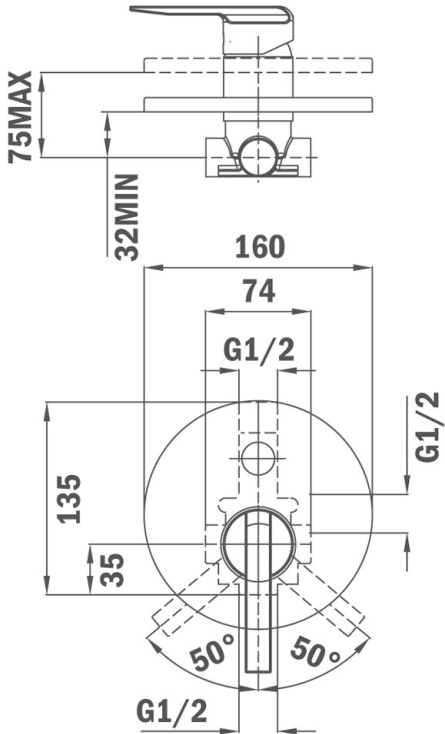

INCA INCA

DESCRIPTION

INCA

LIFE STYLE

Inca

COLOURS

REFERENCE

REF. 5317112
EAN. 8413509204343

INCA

FEATURES

2 ways concealed mixer Without shower set
Concealed part included
40 mm cartridge

INCA

DIMENSIONS

- Product height (mm):
- Product width (mm):
- Product depth (mm):
- Product length (mm):
- Net weight (Kg):

TECH SPECS

MODELS

Type of installation: Wall-mounted
Type of handle: Two handle