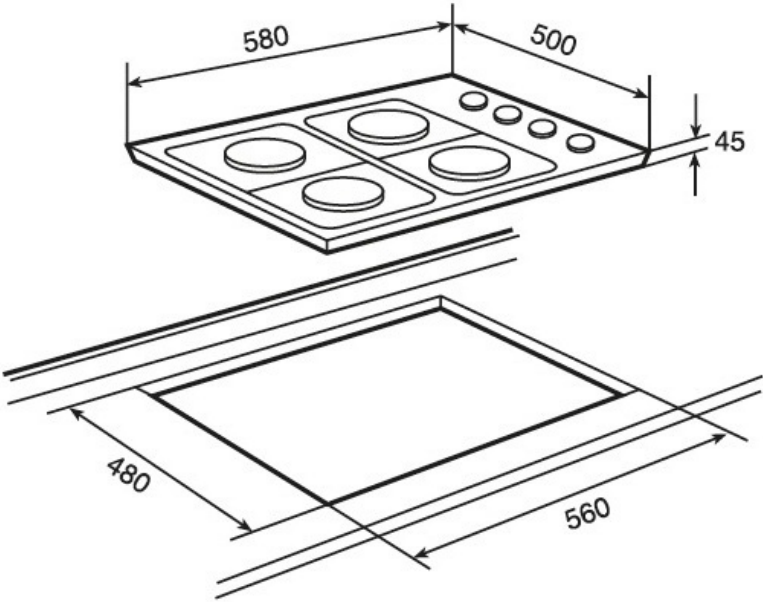

- 1 fast burner (3 kW)

- 2 semi-fast burners (1.75 kW)

- 1 auxiliary burner (1 kW)

Total nominal power: 7.60 kW

EC 4G TR

DIMENSIONS

- Product height (mm):
- Product width (mm):
- Product depth (mm):
- Product length (mm):
- Net weight (Kg):