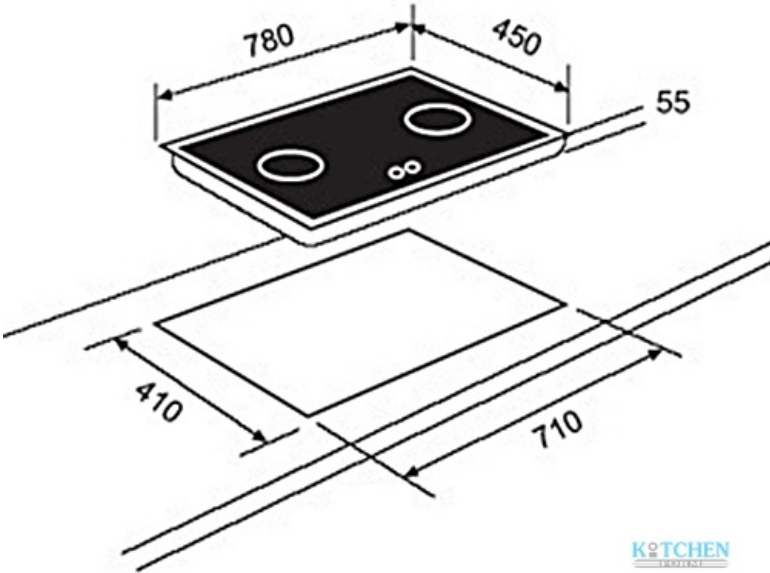

GT LUX 78 2G AI AL 2TR 80cm LPG Gas on Glass Hob with 2 cooking zones

DESCRIPTION

80cm LPG Gas on Glass Hob with 2 cooking zones

LIFE STYLE

Total

COLOURS

REFERENCE

REF. 40240101
EAN. 8421152129081

TEKA

GT LUX 78 2G AI AL 2TR

FEATURES

Gas on Glass Hob in 78cm
Black front control knobs
Tempered Glass
2 gas burners: 2 Triple ring burner, 5,00 kW
Max. (nominal) power: 10,00 kW
Auto-lock safety device
Automatic-ignition in every burner, activated through control knobs
Large cast iron pan supports
Easy installation
Type of Gas: LPG

GT LUX 78 2G AI AL 2TR

DIMENSIONS

- Product height (mm):
- Product width (mm):
- Product depth (mm):
- Product length (mm):
- Net weight (Kg):