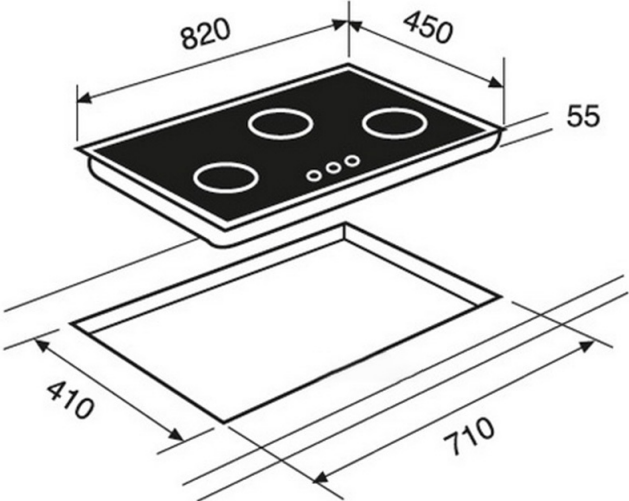

Auto-lock safety device

Automatic-ignition in every burner, activated through control knobs

Large cast iron pan supports

Easy installation

Type of Gas: LPG

GT LUX 82 3G AI AL 2TR

DIMENSIONS

- Product height (mm):
- Product width (mm):
- Product depth (mm):
- Product length (mm):
- Net weight (Kg): 8,1