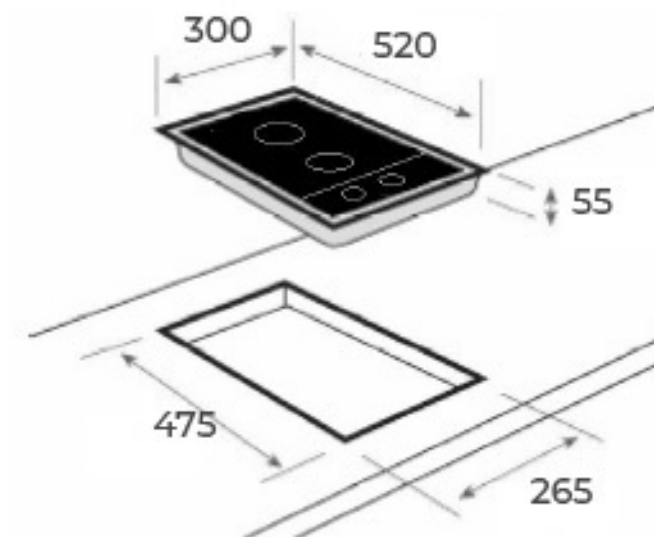

-1 auxiliary burner (1.00 kW)

Large cast iron grids

Automatic-ignition (battery), activated through control knobs

Auto-lock safety device

Tempered glass surface

Total nominal power: 4.00 kW.

DIMENSIONS

Product height (mm):
Product width (mm): 300
Product depth (mm): 520
Product length (mm):
Net weight (Kg):

TECH SPECS

FITTING MEASURES

Built-in Width (mm): 265
Built-in Depth (mm): 475

PARTICULAR CHARACTERISTICS

Maximum nominal power (W) (Gas): 4100

COOKING ZONES

Cooking Zones: 2

SECURITY SYSTEM