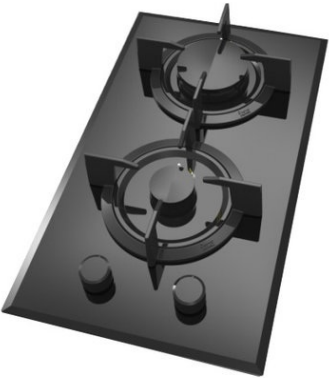

GK LUX 30.1 2G AI AL DR 30cm Gas on Glass hob with frontal control knobs

Autolock

DESCRIPTION

30cm Gas on Glass hob with frontal control knobs

LIFE STYLE

Easy

COLOURS

REFERENCE

REF. 112580009
EAN. 8434778005202

TEKA

GK LUX 30.1 2G AI AL DR

FEATURES

Gas on Glass with ExactFlame

Black front control knobs

2 cooking zones:

-1 double ring burner (3.0 kW)

-1 auxiliary burner (1.00 kW)

Large cast iron grids

Automatic-ignition (battery), activated through control knobs

Auto-lock safety device

Tempered glass surface

Total nominal power: 4.00 kW.

DIMENSIONS

Product height (mm):
Product width (mm): 300
Product depth (mm): 520
Product length (mm):
Net weight (Kg):

TECH SPECS

FITTING MEASURES

Built-in Width (mm): 265
Built-in Depth (mm): 475

PARTICULAR CHARACTERISTICS

Maximum nominal power (W) (Gas): 4100

COOKING ZONES

Cooking Zones: 2

SECURITY SYSTEM