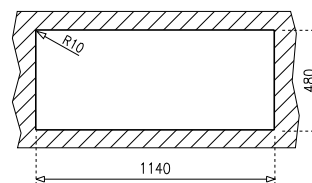

Packaging: Carboard protection (0,030 m3 - 4,48 kg - 60 units per pallet)

* For more information refer page 4

Packaging: Carboard protection (0,030 m3 - 4,48 kg - 60 units per pallet)

* For more information refer page 4