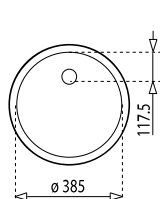

Packaging: Carton box (0.061 m³ - 4.7 kg - 36 units per pallet)

* For more information refer page 4

Packaging: Carton box (0.060 m³ - 2.5 kg - 48 units per pallet)

* For more information refer page 4