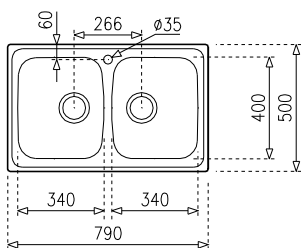

Packaging: Cardboard protection (0.020 m³ - 3.2 kg - 90 units per pallet)

* For more information refer page 4

Packaging: Carton box (0.120 m³ - 8.1 kg - 16 units per pallet)

* For more information refer page 4