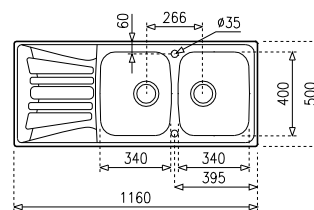

Packaging: Carboard protection (0,030 m3 - 4,48 kg - 60 units per pallet)

* For more information refer page 4

Packaging: Carboard protection (0,030 m3 - 4,48 kg - 60 units per pallet)

* For more information refer page 4