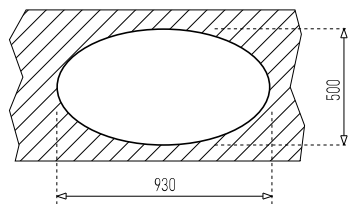

Packaging: Carton box (0.168 m³ - 16 kg - 12 units per pallet)

* For more information refer page 4