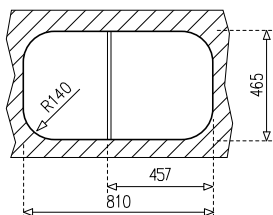

Packaging: Carton box (0.080 m³ - 4.1 kg - 26 units per pallet)

* For more information refer page 4

Packaging: Cardboard protection (0.020 m³ - 2.94 kg - 105 units per pallet)

* For more information refer page 4