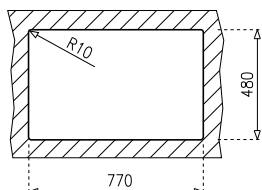

Packaging: Cardboard protection (0.020 m³ - 3.2 kg - 105 units per pallet)
* For more information refer page 4

Packaging: Cardboard protection (0.011 m³ - 2.2 kg - 90 units per pallet)
* For more information refer page 4