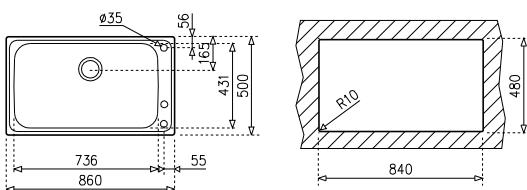

Packaging: Carton box (0.12 m³ - 5.65 kg 60 units per pallet)

* For more information refer page 4