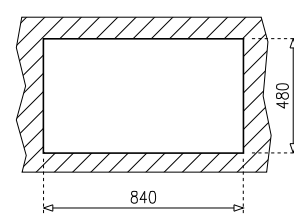

Packaging: Carton box (0.120 m³ - 6.8kg - 16 units per pallet)

* For more information refer page 4

Packaging: Cardboard protection (0.020 m³ - 4.5 kg - 90 units per pallet)

* For more information refer page 4