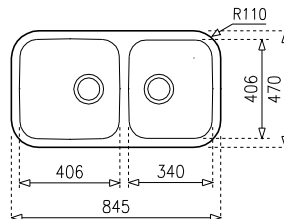

PRODUCT INSTALLATION

Undermount

Reversible

Base width > 90 cm

Packaging: Carton box (0.179 m³ - 9.9 kg - 12 units per pallet)

* For more information refer page 4