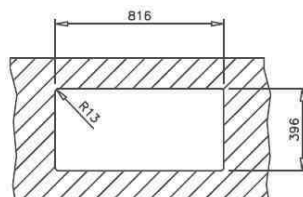

PRODUCT INSTALLATION

Undermount

Reversible

Base width > 90 cm

Packaging: Carton box (0.179 m³ - 9.9 kg - 12 units per pallet)

* For more information refer page 4

PRODUCT DEFINITION

[W x H] 845 x 470 mm

[W x H x D] 406 x 406 x 250 mm PLUS

[W x H x D] 340 x 406 x 200 mm PLUS

Thickness: 1.0 mm bowl / 1.2 mm top