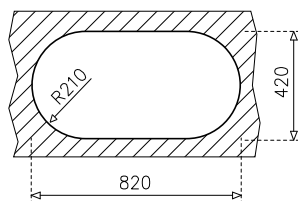

Packaging: Cardboard protection (0.020 m³ - 4.5 kg - 105 units per pallet)
* For more information refer page 4

Packaging: Cardboard protection (0.020 m³ - 2.94 kg - 105 units per pallet)
* For more information refer page 4