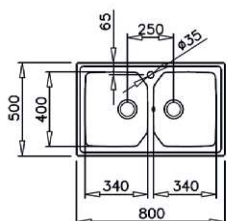

PRODUCT INSTALLATION

Inset

Reversible

Base width > 80 cm

Pop-up

Packaging: Carton box (0.120 m³ - 8.6 kg - 12 units per pallet)

* For more information refer page 4

PRODUCT DEFINITION

[W x H] 860 x 500 mm

[W x H x D] 406 x 406 x 250 mm PLUS

[W x H x D] 340 x 400 x 200 mm PLUS

Thickness: 1.0 mm bowl / 0.8 mm top