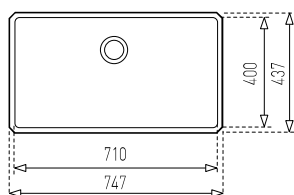

PRODUCT INSTALLATION

☑ Undermount
⊔ Base width > 90 cm

PRODUCT DEFINITION

⊕ [W x H] 540 x 440 mm
⊔ [W x H x D] 500 x 400 x 200 mm
⌒ [radius] 15 mm
Thickness: 1.0 mm