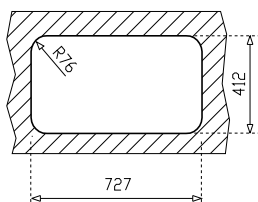

BE 2 B 780 PLUS

CODE: 10125026

Stainless steel
Polished

Accessories
included in the box

Basket was-
tes 3½ with
overflow

PRODUCT DEFINITION

[W x H] 780 x 464 mm

[W x H x D] 340 x 400 x 200 mm

Thickness: 1.0 mm bowl / 1.2 mm top

PRODUCT INSTALLATION

Undermount

Base width > 90 cm

TEKA COLOURS

Reflection and refraction

The Teka LED system available for most of the Linea and Radea undermount sinks will change the mood in the kitchen.

This innovative illumination system is based in an acrylic glass frame that incorporates an LED system inside. Operated via remote control, the frame is illuminated and the colour ranges through the whole chromatic spectrum thanks to the selectable intensity and basic colour combinations. This surprising effect achieves even stronger intensity when the colour is reflected along the bowls and the stainless steel panels.

The installation of this device is really easy. The frame must be firmly placed between the rim of the bowl and the worktop and connected using the provided electrical pack. It's recommended to respect a minimum distance of 25 mm from the niche hole to the tap hole.

LED system integrated
in a
acrylic frame

Remote control and
connecting device +
plug up to 3 frame

CODE: 78246

Linea R15 40.40
CODE: 78244

Packaging: Carton box (0.121 m³ - 8.3 kg - 14 units per pallet)

* For more information refer page 4