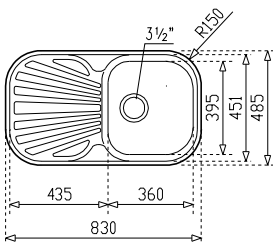

Packaging: Carton box (0.080 m³ - 4.1 kg - 26 units per pallet)

* For more information refer page 4

Packaging: Cardboard protection (0.020 m³ - 2.94 kg - 105 units per pallet)

* For more information refer page 4