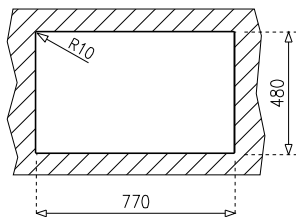

Packaging: Cardboard protection (0.020 m³ - 3.2 kg - 90 units per pallet)

* For more information refer page 4

Packaging: Carton box (0.120 m³ - 8.1 kg - 16 units per pallet)

* For more information refer page 4