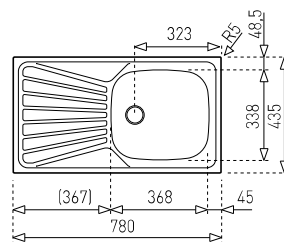

Packaging: Cardboard protection (0.020 m³ - 3.2 kg - 105 units per pallet)
* For more information refer page 4

Packaging: Cardboard protection (0.011 m³ - 2.2 kg - 90 units per pallet)
* For more information refer page 4