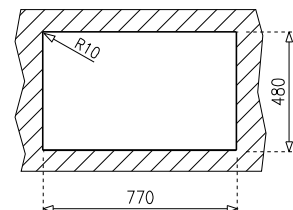

Packaging: Carboard protection (0.020 m3 - 3.6 kg - 105 units per pallet)

* For more information refer page 4

Packaging: Cardboard protection (0.020 m3 - 3.2 kg - 90 units per pallet)

* For more information refer page 4