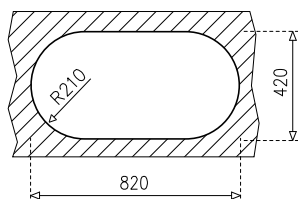

Packaging: Carboard protection (0.020 m3 - 3.6 kg - 105 units per pallet)

* For more information refer page 4

Packaging: Cardboard protection (0.020 m3 - 3.2 kg - 90 units per pallet)

* For more information refer page 4