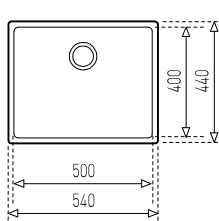

PRODUCT INSTALLATION

☑ Undermount
⊔ Base width > 60 cm

Packaging: Carton box (0.127 m³ - 7 kg - 14 units per pallet)

* For more information refer page 4

Packaging: Carton box (0.05 m³ - 4.3 kg - 36 units per pallet)

* For more information refer page 4

UNDERMOUNT