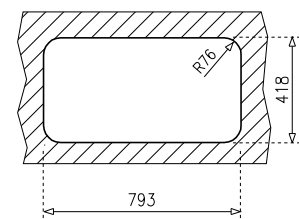

PRODUCT INSTALLATION

Undermount

Reversible

Base width > 90 cm

Packaging: Carton box (0.179 m³ - 9.9 kg - 12 units per pallet)

* For more information refer page 4