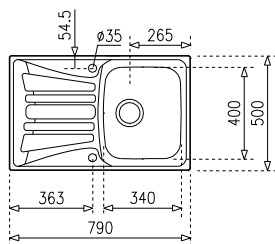

Packaging: Cardboard protection (0.020 m³ - 3.2 kg - 105 units per pallet)
* For more information refer page 4

Packaging: Cardboard protection (0.011 m³ - 2.2 kg - 90 units per pallet)
* For more information refer page 4