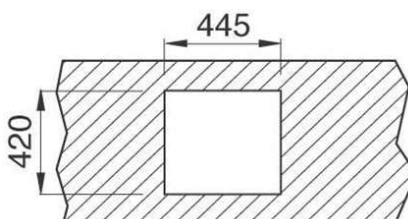

Packaging: Cardboard protection (0.010 m³ - 2.4 kg - 240 units per pallet)

* For more information refer page 4

Packaging: Cardboard protection (0.010 m³ - 2.2 kg - 240 units per pallet)

* For more information refer page 4