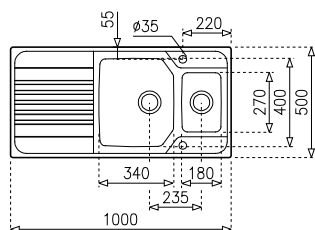

PRODUCT INSTALLATION

Inset
 Reversible
 Base width > 60 cm
 Pop-up

Packaging: Carton box (0.150 m³ - 8.1 kg - 12 units per pallet)

* For more information refer page 4

PRODUCT DEFINITION

[W x H] 1000x500mm
 [W x H x D] 340x400x160mm
 [W x H x D] 170x320x95mm
Thickness: 0.7 mm