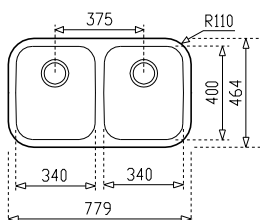

BE 2 B 780 PLUS

CODE: 10125026

Stainless steel
Polished

Accessories
included in the box

Basket was-
tes 3½ with
overflow

PRODUCT DEFINITION

[W x H] 780 x 464 mm

[W x H x D] 340 x 400 x 200 mm

Thickness: 1.0 mm bowl / 1.2 mm top

PRODUCT INSTALLATION

Undermount

Base width > 90 cm

TEKA COLOURS

Reflection and refraction

The Teka LED system available for most of the Linea and Radea undermount sinks will change the mood in the kitchen.

This innovative illumination system is based in an acrylic glass frame that incorporates an LED system inside. Operated via remote control, the frame is illuminated and the colour ranges through the whole chromatic spectrum thanks to the selectable intensity and basic colour combinations. This surprising effect achieves even stronger intensity when the colour is reflected along the bowls and the stainless steel panels.

The installation of this device is really easy. The frame must be firmly placed between the rim of the bowl and the worktop and connected using the provided electrical pack. It's recommended to respect a minimum distance of 25 mm from the niche hole to the tap hole.

LED system integrated
in a
acrylic frame

Remote control and
connecting device +
plug up to 3 frame

CODE: 78246

Linea R15 40.40
CODE: 78244

Packaging: Carton box (0.121 m³ - 8.3 kg - 14 units per pallet)

* For more information refer page 4