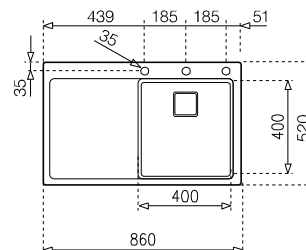

PRODUCT INSTALLATION

Inset
Reversible
Base width > 50 cm
Pop-up

Packaging: Carton box (0.120 m³ - 6.7 kg - 12 units per pallet)

* For more information refer page 4