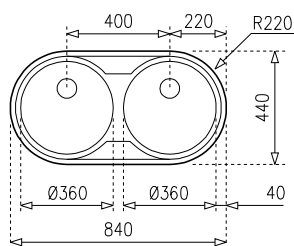

Packaging: Carboard protection (0.020 m3 - 3.6 kg - 105 units per pallet)

* For more information refer page 4

Packaging: Cardboard protection (0.020 m3 - 3.2 kg - 90 units per pallet)

* For more information refer page 4