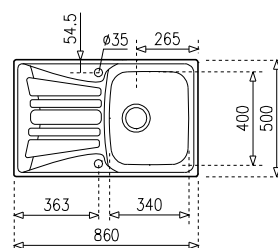

Packaging: Cardboard protection (0.020 m³ - 4.5 kg - 105 units per pallet)
* For more information refer page 4

Packaging: Cardboard protection (0.020 m³ - 2.94 kg - 105 units per pallet)
* For more information refer page 4