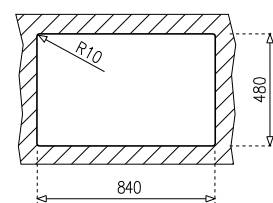

Packaging: Cardboard protection (0.020 m³ - 4.5 kg - 105 units per pallet)
* For more information refer page 4

Packaging: Cardboard protection (0.020 m³ - 2.94 kg - 105 units per pallet)
* For more information refer page 4