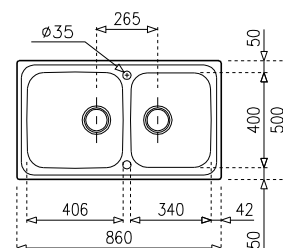

PRODUCT INSTALLATION

Inset

Reversible

Base width > 90 cm

Packaging: Carton box (0.140 m³ - 10kg - 20 units per pallet)

* For more information refer page 4