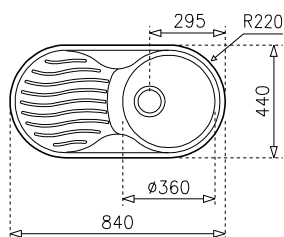

Packaging: Cardboard protection (0.020 m³ - 4.5 kg - 105 units per pallet)
* For more information refer page 4

Packaging: Cardboard protection (0.020 m³ - 2.94 kg - 105 units per pallet)
* For more information refer page 4