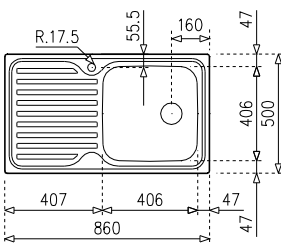

Packaging: Carton box (0.120 m³ - 6.8kg - 16 units per pallet)

* For more information refer page 4

Packaging: Cardboard protection (0.020 m³ - 4.5 kg - 90 units per pallet)

* For more information refer page 4