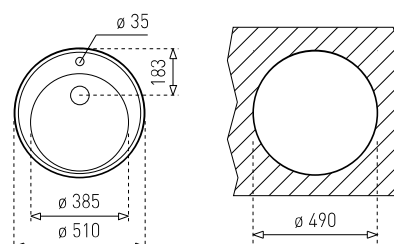

Packaging: Cardboard protection (0,020 m³ - 2,5 kg - 100 units per pallet)

* For more information refer page 4