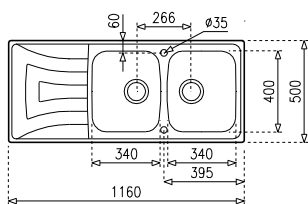

Packaging: Carboard protection (0,030 m3 - 4,48 kg - 60 units per pallet)

* For more information refer page 4

Packaging: Carboard protection (0,030 m3 - 4,48 kg - 60 units per pallet)

* For more information refer page 4