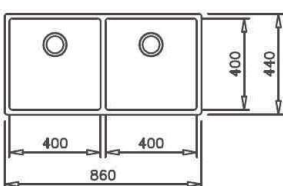

PRODUCT INSTALLATION

Undermount

Reversible

Base width > 90 cm

Packaging: Carton box (0.179 m³ - 9.9 kg - 12 units per pallet)

* For more information refer page 4

PRODUCT DEFINITION

[W x H] 845 x 470 mm

[W x H x D] 406 x 406 x 250 mm PLUS

[W x H x D] 340 x 406 x 200 mm PLUS

Thickness: 1.0 mm bowl / 1.2 mm top