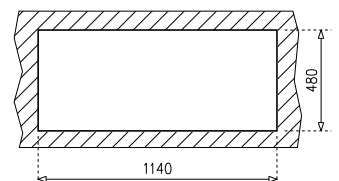

Packaging: Carton box (0,140 m³ - 7,920 kg - 12 units per pallet)

* For more information refer page 4

Packaging: Cardboard protection (0,03 m³ - 6,5kg - 40 units per pallet)

* For more information refer page 4