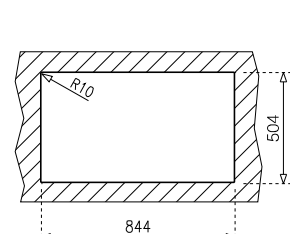

PRODUCT INSTALLATION

Inset
Reversible
Base width > 50 cm
Pop-up

Packaging: Carton box (0.120 m³ - 6.7 kg - 12 units per pallet)

* For more information refer page 4