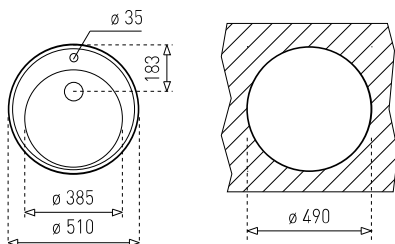

Packaging: Carton box (0,070 m³ - 4,3 kg - 38 units per pallet)

* For more information refer page 4