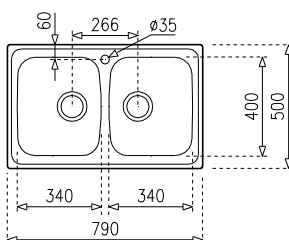

Packaging: Carboard protection (0.020 m3 - 3.6 kg - 105 units per pallet)

* For more information refer page 4

Packaging: Cardboard protection (0.020 m3 - 3.2 kg - 90 units per pallet)

* For more information refer page 4