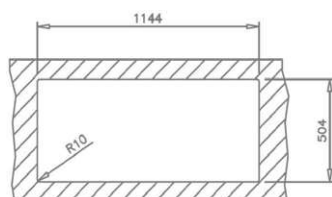

PRODUCT INSTALLATION

Inset
Reversible
Base width > 80 cm
Pop-up

Packaging: Carton box (0.160 m³ - 11.7 kg - 12 units per pallet)

* For more information refer page 4

PRODUCT DEFINITION

[W x H] 1160x500mm
[W x H x D] 340x400x190mm
[radius] 25mm

Thickness: 0.8 mm