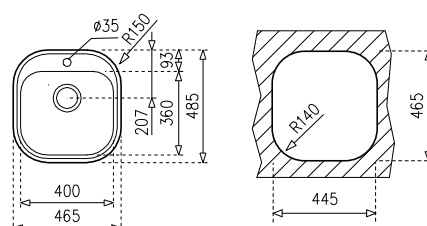

PRODUCT INSTALLATION

➦ Inset

⊔ Base width > 50 cm

⌒ Pop-up

Packaging: Carton box (0.071 m³ - 4.9 kg - 26 units per pallet)

* For more information refer page 4

Packaging: Carton box (0.050 m³ - 3.3 kg - 52 units per pallet)

* For more information refer page 4