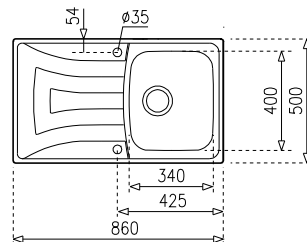

Packaging: Carton box (0.080 m³ - 4.1 kg - 26 units per pallet)

* For more information refer page 4

Packaging: Cardboard protection (0.020 m³ - 2.94 kg - 105 units per pallet)

* For more information refer page 4