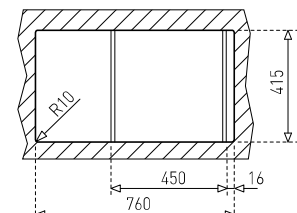

Packaging: Cardboard protection (0.020 m³ - 3.2 kg - 105 units per pallet)
* For more information refer page 4

Packaging: Cardboard protection (0.011 m³ - 2.2 kg - 90 units per pallet)
* For more information refer page 4