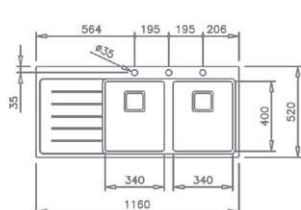

PRODUCT INSTALLATION

Inset
Reversible
Base width > 80 cm
Pop-up

Packaging: Carton box (0.160 m³ - 11.7 kg - 12 units per pallet)

* For more information refer page 4

PRODUCT DEFINITION

[W x H] 1160x500mm
[W x H x D] 340x400x190mm
[radius] 25mm

Thickness: 0.8 mm