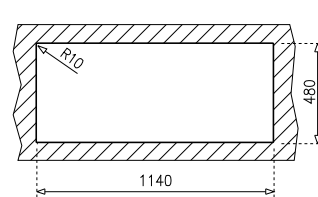

PRODUCT INSTALLATION

Inset
Reversible
Base width > 80 cm
Pop-up

Packaging: Carton box (0.150 m³ - 9.7 kg - 12 units per pallet)

* For more information refer page 4