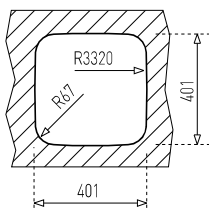

Packaging: Carton box (0.061 m³ - 4.7 kg - 36 units per pallet)

* For more information refer page 4

Packaging: Carton box (0.060 m³ - 2.5 kg - 48 units per pallet)

* For more information refer page 4