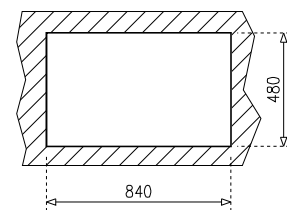

PRODUCT INSTALLATION

Inset

Reversible

Base width > 90 cm

Packaging: Carton box (0.140 m³ - 10kg - 20 units per pallet)

* For more information refer page 4