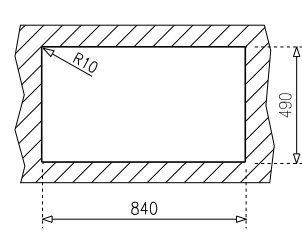

PRODUCT INSTALLATION

Inset
Reversible
Base width > 50 cm
Pop-up

Packaging: Carton box (0.152 m³ - 11.1 kg - 14 units per pallet)

* For more information refer page 4

PRODUCT DEFINITION

[W x H] 860x520 mm
[W x H x D] 400x400x200 mm
[radius] 15 mm
Thickness: 1.0 mm bowl / 0.8 mm top