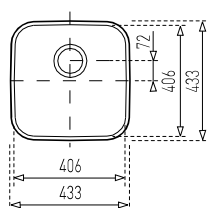

Packaging: Carton box (0.061 m³ - 4.7 kg - 36 units per pallet)

* For more information refer page 4

Packaging: Carton box (0.060 m³ - 2.5 kg - 48 units per pallet)

* For more information refer page 4