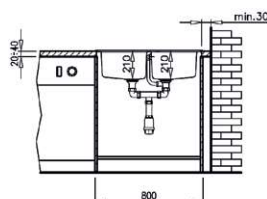

PRODUCT INSTALLATION

Inset

Reversible

Base width > 80 cm

Pop-up

Packaging: Carton box (0.120 m³ - 8.6 kg - 12 units per pallet)

* For more information refer page 4

PRODUCT DEFINITION

[W x H] 860 x 500 mm

[W x H x D] 406 x 406 x 250 mm PLUS

[W x H x D] 340 x 400 x 200 mm PLUS

Thickness: 1.0 mm bowl / 0.8 mm top