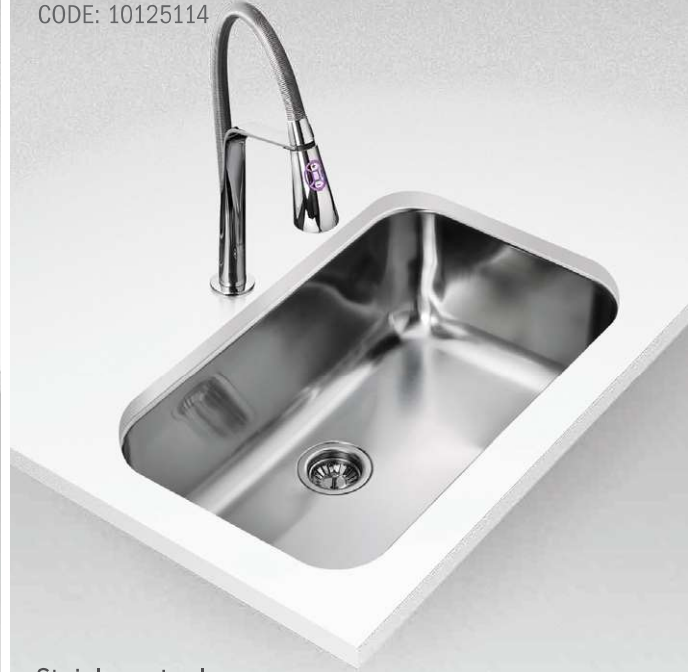

BE 74.43 (25)

CODE: 10125114

Stainless steel
Polished

Accessories
included in the box

Basket waste
3 1/2

PRODUCT DEFINITION

⊕ [W x H] 440 x 440 mm
⊔ [W x H x D] 400 x 400 x 200 mm
⊓ [radius] 15 mm
Thickness: 1.0 mm

PRODUCT INSTALLATION

⊖ Undermount
⊔ Base width > 50 cm

PRODUCT DEFINITION

⊕ [W x H] 787 x 482 mm
⊔ [W x H x D] 736 x 431 x 250 mm
Thickness: 1.0 mm

PRODUCT INSTALLATION

⊖ Undermount
⊔ Base width > 90 cm