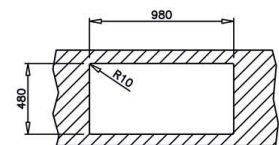

Packaging: Cardboard protection (0.020 m³ - 3.2 kg - 90 units per pallet)

* For more information refer page 4

Packaging: Carton box (0.120 m³ - 8.1 kg - 16 units per pallet)

* For more information refer page 4