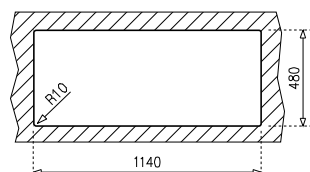

Packaging: Carton box (0,140 m³ - 7,920 kg - 12 units per pallet)

* For more information refer page 4

Packaging: Cardboard protection (0,03 m³ - 6,5kg - 40 units per pallet)

* For more information refer page 4