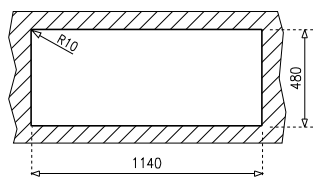

Packaging: Carboard protection (0,030 m3 - 4,48 kg - 60 units per pallet)

* For more information refer page 4

Packaging: Carboard protection (0,030 m3 - 4,48 kg - 60 units per pallet)

* For more information refer page 4