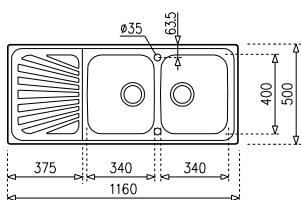

Packaging: Carton box (0,140 m³ - 7,920 kg - 12 units per pallet)

* For more information refer page 4

Packaging: Cardboard protection (0,03 m³ - 6,5kg - 40 units per pallet)

* For more information refer page 4