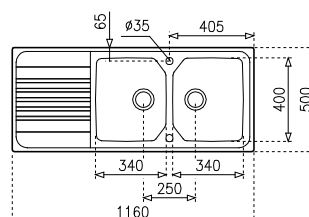

PRODUCT INSTALLATION

Inset
Reversible
Base width > 80 cm
Pop-up

Packaging: Carton box (0.150 m³ - 9.7 kg - 12 units per pallet)

* For more information refer page 4