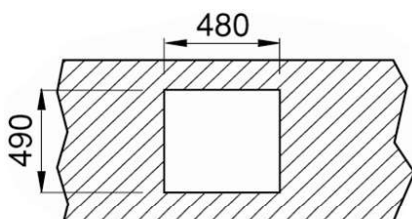

Packaging: Cardboard protection (0.010 m³ - 2.4 kg - 240 units per pallet)

* For more information refer page 4

Packaging: Cardboard protection (0.010 m³ - 2.2 kg - 240 units per pallet)

* For more information refer page 4