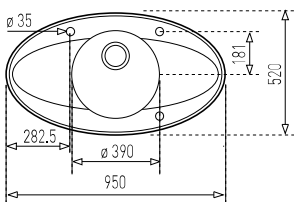

### PRODUCT DEFINITION

 [W x H] 950 x 520 mm

 [W x D] Ø 390 x 180 mm

Thickness: 1.0 mm steel / 0.8 mm glass

### PRODUCT INSTALLATION

 Inset

 Base width > 60 cm

 Pop-up

Packaging: Carton box (0.168 m<sup>3</sup> - 16 kg - 12 units per pallet)

\* For more information refer page 4

#### PRODUCT DEFINITION

⊕ [Ø] 510mm  
⊔ [W x D] Ø 385 x 180mm

Thickness: 0,8 mm

#### PRODUCT DEFINITION

⊕ [Ø] 510mm  
⊔ [W x D] Ø 385 x 180mm

Thickness: 0,6 mm