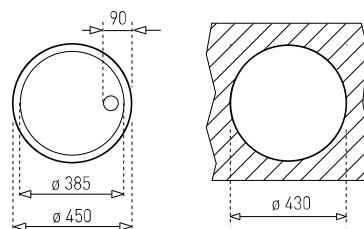

PRODUCT INSTALLATION

Inset
 Base width > 45 cm

Packaging: Cardboard protection (0,020 m³ - 1,37 kg - 100 units per pallet)

* For more information refer page 4