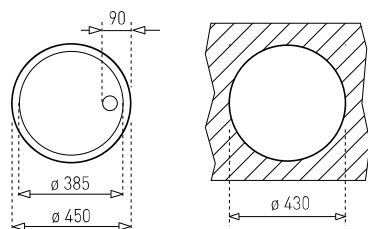

PRODUCT INSTALLATION

Inset
 Base width > 45 cm

Packaging: Carton box (0,060 m³ - 3,7 kg - 48 units per pallet)

* For more information refer page 4

PRODUCT DEFINITION

[Ø] 450 mm
 [W x D] Ø 385 x 180 mm

Thickness: 0,6 mm