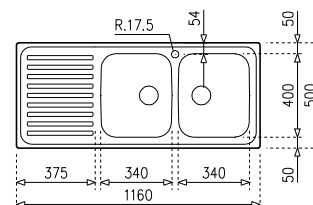

Packaging: Carton box (0,140 m³ - 7,920 kg - 12 units per pallet)

* For more information refer page 4

Packaging: Cardboard protection (0,03 m³ - 6,5kg - 40 units per pallet)

* For more information refer page 4