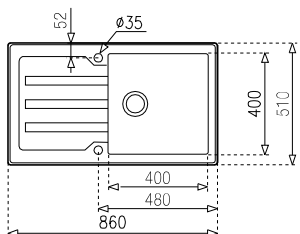

PRODUCT INSTALLATION

Inset
Reversible
Base width > 50 cm
Pop-up

Packaging: Carton box (0.152 m³ - 11.1 kg - 14 units per pallet)

* For more information refer page 4

PRODUCT DEFINITION

[W x H] 860x520 mm
[W x H x D] 400x400x200 mm
[radius] 15 mm
Thickness: 1.0 mm bowl / 0.8 mm top