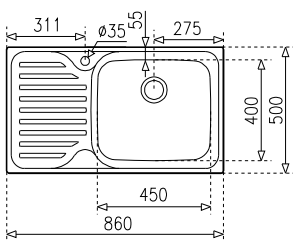

Packaging: Carton box (0.120 m³ - 6.8kg - 16 units per pallet)

* For more information refer page 4

Packaging: Cardboard protection (0.020 m³ - 4.5 kg - 90 units per pallet)

* For more information refer page 4