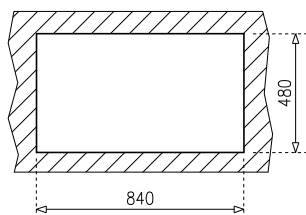

Packaging: Carton box (0.120 m³ - 6.8kg - 16 units per pallet)

* For more information refer page 4

Packaging: Cardboard protection (0.020 m³ - 4.5 kg - 90 units per pallet)

* For more information refer page 4