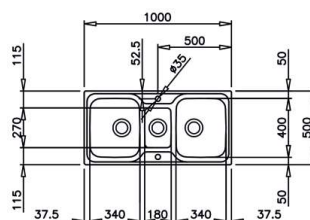

Packaging: Cardboard protection (0.020 m³ - 3.2 kg - 90 units per pallet)

* For more information refer page 4

Packaging: Carton box (0.120 m³ - 8.1 kg - 16 units per pallet)

* For more information refer page 4