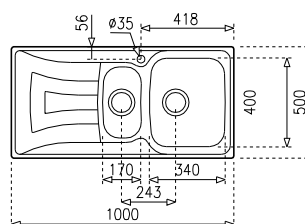

PRODUCT INSTALLATION

Inset
 Reversible
 Base width > 60 cm

Packaging: Cardboard protection (0.03 m³ - 3.65 kg - 60 units per pallet)

* For more information refer page 4