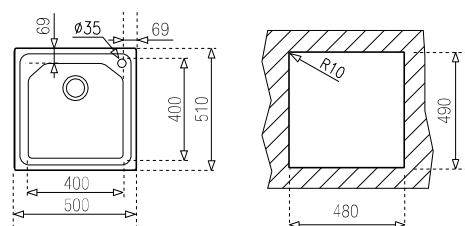

PRODUCT INSTALLATION

➦ Inset

⊔ Base width > 50 cm

⌒ Pop-up

Packaging: Carton box (0.071 m³ - 4.9 kg - 26 units per pallet)

* For more information refer page 4

Packaging: Carton box (0.050 m³ - 3.3 kg - 52 units per pallet)

* For more information refer page 4