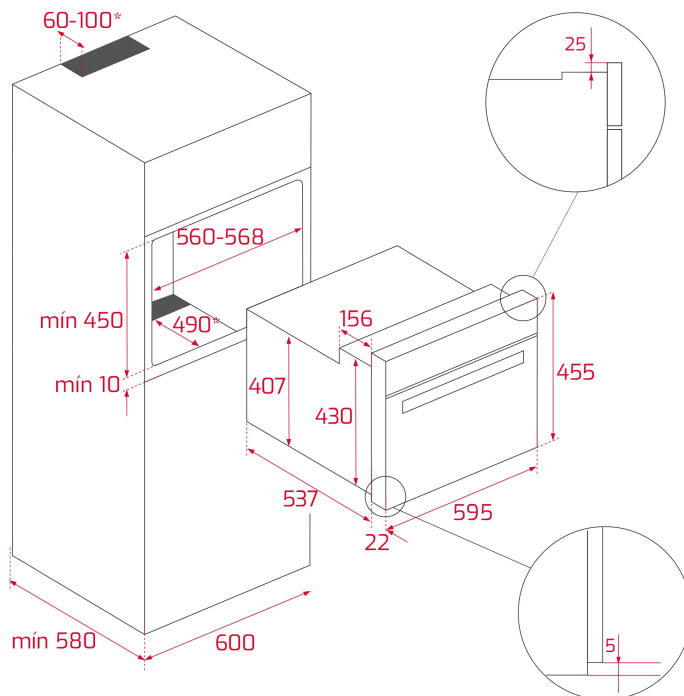

## DIMENSIONS

**Product height (mm):** 455  
**Product width (mm):** 595  
**Product depth (mm):** 559  
**Product length (mm):**  
**Net weight (Kg):** 28,4

**Maximum Nominal Power (W):** 3200  
**Frequency (Hz):** 50  
**Power rate (V):** 220-240  
**Cable Connection Length (cm):** 110  
**Inside light Consumption (W):** 25