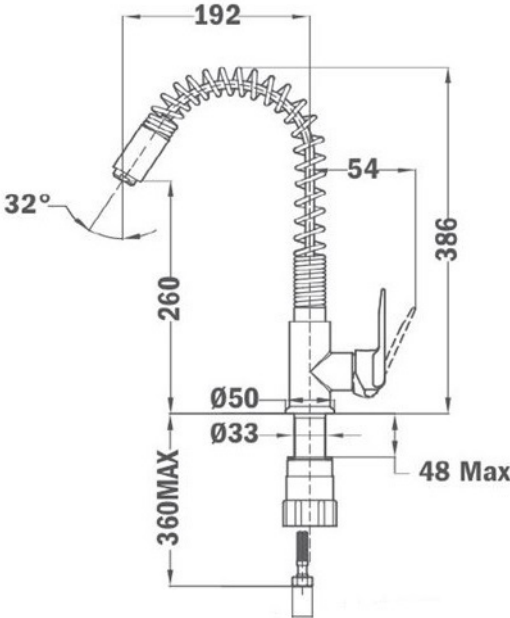

COLOURS

REFERENCE

REF. 53934120N
EAN. 8413509220053

The logo consists of a red square with the word "TEKA" in white, bold, uppercase letters.

IN 934 N

FEATURES

Professional kitchen tap
Swivel and flexible spout
Anti-scale aerator
35 mm cartridge
Cartridge with ceramic discs of high resistance
Highly precise temperature control
Greater handling sensitivity with smoother movements
Easy-Quick fixation system
3/8" certified flexible inlet pipes

IN 934 N

DIMENSIONS

- Product height (mm):
- Product width (mm):
- Product depth (mm):
- Product length (mm):
- Net weight (Kg): 2,08

TECH SPECS

MODELS

Type of installation: Free standing