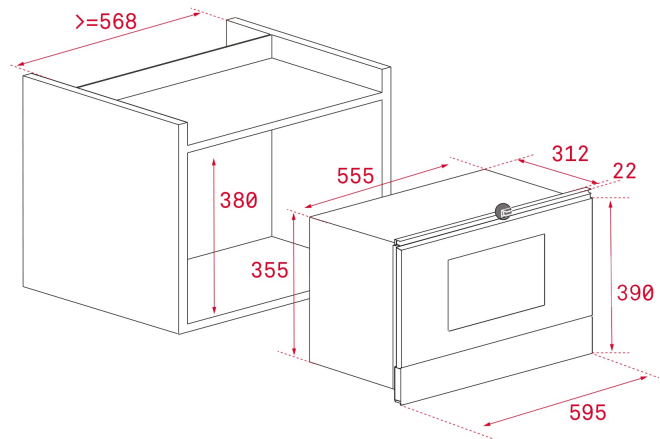

ML 8220 BIS L Built-in microwave with ceramic base of 22 liters

Defrost By Time

Direct Access Menu

Defrost By Weight

22 L

Ceramic base

Electronic Door Opening

DESCRIPTION

DIMENSIONS

Product height (mm): 390
Product width (mm): 595
Product depth (mm): 334
Product length (mm):
Net weight (Kg): 22

TECH SPECS

PARTICULAR CHARACTERISTICS

Certificates: CE/CB/Gmark
Type of inner light: INCANDESCENT
Inside light position: RIGHT
Number of cooking functions: 3
Grill function: Yes
Drop-down grill: Yes
Number of guide levels (lower cavity): 0
Forced refrigeration tangential 1 speed: Yes
Microwave function: Yes
Number of power levels: 5
Minute Quick Start: Yes
Tangential ventilation: Yes

ELECTRIC CONNECTION

Maximum Nominal Power (W): 2500
Frequency (Hz): 50
Power rate (V): 220-240
Cable Connection Length (cm): 110
Plug: Yes
Inside light Consumption (W): 20

ENERGY CONSUMPTION

Grill (W): 1200
Maxi Grill (W): 1200
Cooling Fan Motor (W): 18