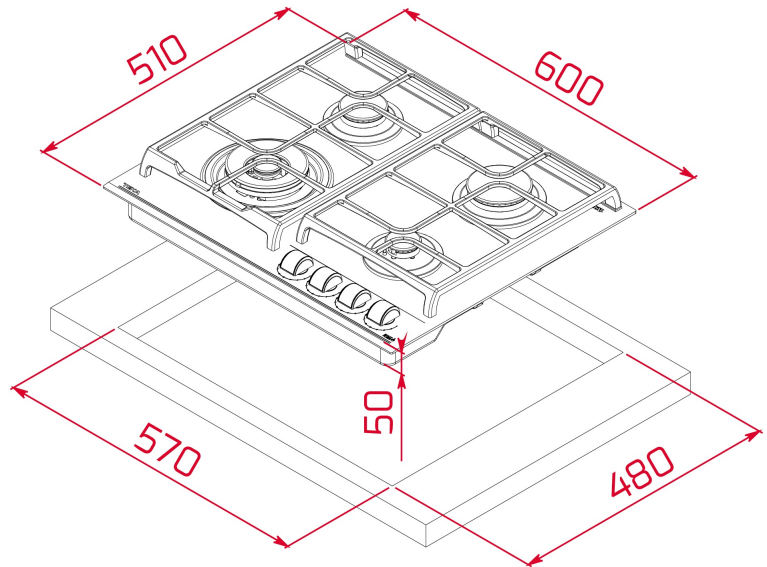

Maestro

COLOURS

REFERENCE

REF. 112570140
EAN. 8434778013344

FEATURES

Urban Colors Edition
Gas on Glass with ExactFlame
9 power levels with precise control of the flame
Front control knobs with ergonomic design
4 cooking zones:
-1 double ring burner (4.00 kW)
-1 semi-fast burners (1.75 kW)
-1 fast burner (2.80 kW)
-1 auxiliary burner (1.00 kW)
Large cast iron grids
Automatic-ignition in every burner, activated through control knobs
Auto-lock safety device (Thermocouples)
Optional Wok support
Easy installation kit
Tempered glass surface
Type of Gas: Butane
Nozzles to natural gas

TEKA

GZC 64320 XBB

DIMENSIONS

Product height (mm): 98
Product width (mm): 600
Product depth (mm): 510
Product length (mm):
Net weight (Kg): 14,8

TECH SPECS

FITTING MEASURES

Built-in Width (mm): 570
Built-in Depth (mm): 480
Built-in height (mm): 49