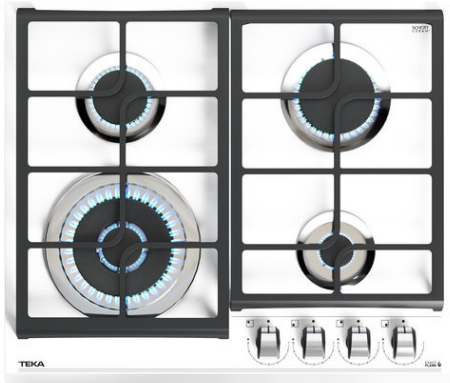

GZC 64320 XBB Gas on Glass Hob with ExactFlame function in 60 cm

Easy
Installation

Autolock

Auto ignition

ExactFlame

DESCRIPTION

Gas on Glass Hob with ExactFlame function in 60 cm

LIFE STYLE

Maestro

COLOURS

REFERENCE

REF. 112570140
EAN. 8434778013344

FEATURES

Urban Colors Edition
Gas on Glass with ExactFlame
9 power levels with precise control of the flame
Front control knobs with ergonomic design
4 cooking zones:
-1 double ring burner (4.00 kW)
-1 semi-fast burners (1.75 kW)
-1 fast burner (2.80 kW)
-1 auxiliary burner (1.00 kW)
Large cast iron grids
Automatic-ignition in every burner, activated through control knobs
Auto-lock safety device (Thermocouples)
Optional Wok support
Easy installation kit
Tempered glass surface
Type of Gas: Butane
Nozzles to natural gas

TEKA

GZC 64320 XBB

DIMENSIONS

Product height (mm): 98
Product width (mm): 600
Product depth (mm): 510
Product length (mm):
Net weight (Kg): 14,8

TECH SPECS

FITTING MEASURES

Built-in Width (mm): 570
Built-in Depth (mm): 480
Built-in height (mm): 49

Cooking Zones: 4

SECURITY SYSTEM

Automatic safety disconnection (Auto Lock) (Gas): Yes

FINISH

Surface finishing: Front bevelled glass

Surface type: Tempered Glass (8mm)

Easy installation system: Yes

ACCESSORIES