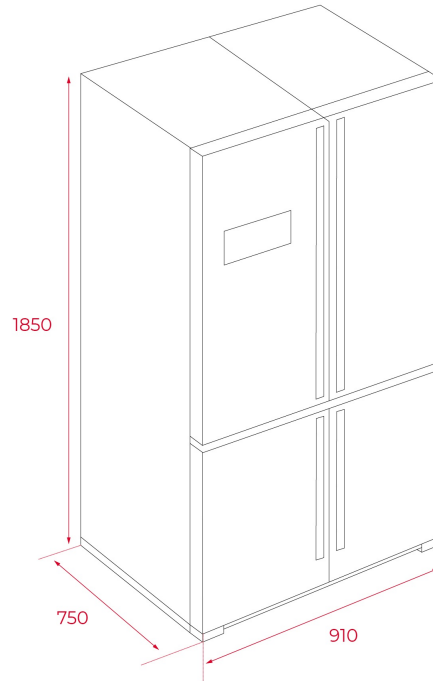

DESCRIPTION

4-Door No Frost refrigerator with energy A++ in 193 cm

LIFE STYLE

Maestro

COLOURS

REFERENCE

REF. 113430030
EAN. 8434778015324

FEATURES

Side by Side refrigerator
Full No Frost
Electronic display with freezer and refrigerator temperature control and indicator
LongLife No Frost with 3 independent circuits
MultiZone compartment
Eco function
On holidays function
Fast Freeze / Quick Cool function
2 FreshBox drawers
LED illumination
Safety lock for children
Energy class: A+
Climate class: N/T
Total gross capacity : 620 litres
Net capacity (fridge): 362 litres
Net capacity (chiller): 38 litres
Net capacity (freezer): 164 litres

DIMENSIONS

Product height (mm): 1850

Product width (mm): 910

Product depth (mm): 750 or
780

Product length (mm):

Net weight (Kg): 140

TECH SPECS

PRODUCT SHEET