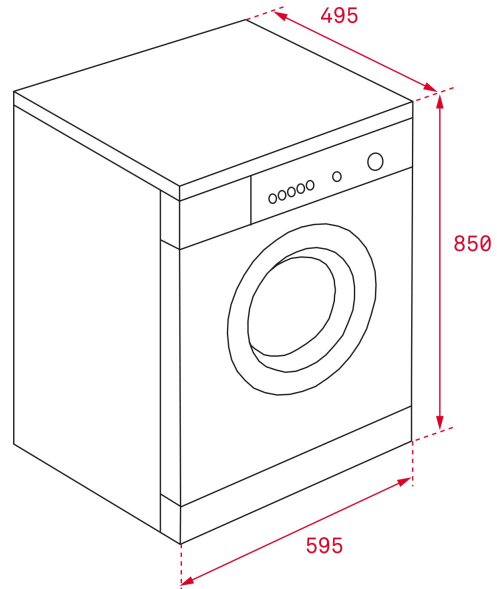

**COLOURS**

**REFERENCE**

REF. 40874222  
EAN. 8421152131862

**TEKA**

**TK4 1270 SS**

**FEATURES**

Free standing washing machine  
Washing capacity: 7 Kg  
16 washing programs  
Maximum spin speed: 1200 rpm  
Electronic control panel with display  
Fast program 15 minutes  
Special Program baby care  
Delay timer 1-24h  
Balance control system  
Locking system in case of lack of water or electricity  
Foam control system  
30 cm wide porthole  
Energy class: A+++/B

## DIMENSIONS

**Product height (mm):** 850  
**Product width (mm):** 595  
**Product depth (mm):** 495  
**Product length (mm):**  
**Net weight (Kg):** 61

#### Dimensions (cm)

**Height :** 85

**Width :** 59,5

**Depth:** 49,5