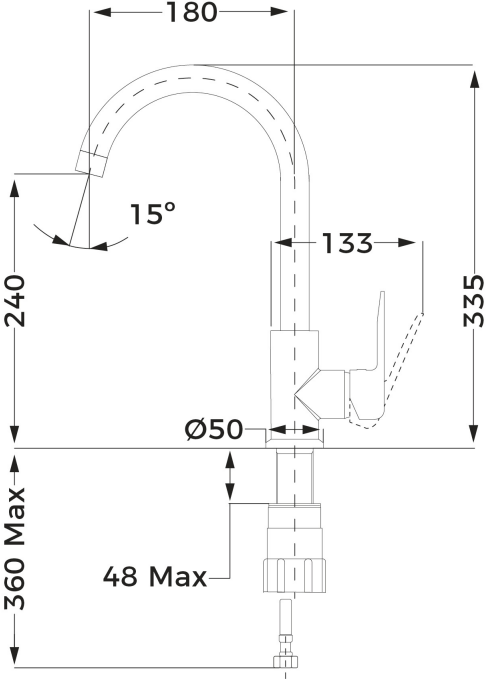

**COLOURS**

**REFERENCE**

REF. 539156200  
EAN. 8413509228509

**TEKA**

**IN 915**

**FEATURES**

High spout kitchen tap  
Swivel spout  
Anti-scale aerator  
35 mm cartridge  
Cartridge with ceramic discs of high resistance  
Highly precise temperature control  
Greater handling sensitivity with smoother movements  
Easy-Quick fixation system  
3/8" certified flexible inlet pipes

IN 915

**DIMENSIONS**

- Product height (mm): 335
- Product width (mm):
- Product depth (mm):
- Product length (mm):
- Net weight (Kg): 1,3

**TECH SPECS**

**MODELS**

**Type of installation:** Free standing