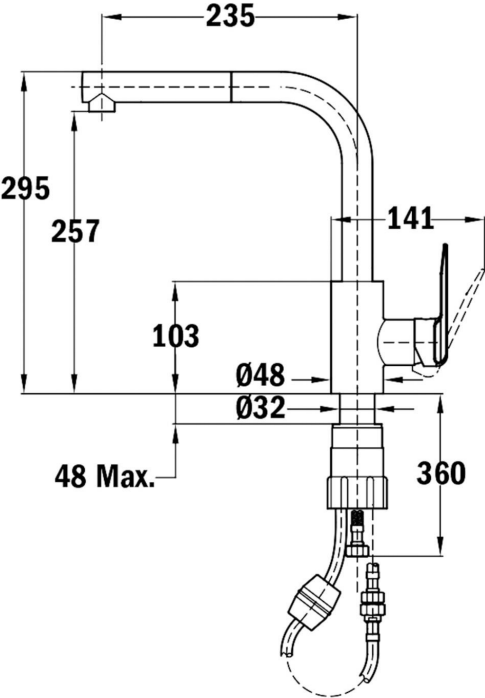

IN 938 Single lever kitchen tap with pull-out shower

Anti-Scale
Aerator

Pull Out
Shower

Swivel_Spout

Resistance

Easy_Quick

DESCRIPTION

Single lever kitchen tap with pull-out shower

High spout pull-out kitchen tap
Swivel spout
Anti-scale aerator
Pull-out 1 function: normal
Extra resistant flexible hose
35 mm cartridge
Cartridge with ceramic discs of high resistance
Highly precise temperature control
Greater handling sensitivity with smoother movements
Easy-Quick fixation system
3/8" certified flexible inlet pipes

IN 938

DIMENSIONS

- Product height (mm): 296
- Product width (mm):
- Product depth (mm):
- Product length (mm):
- Net weight (Kg): 2,1

TECH SPECS

MODELS

Type of installation: Free standing