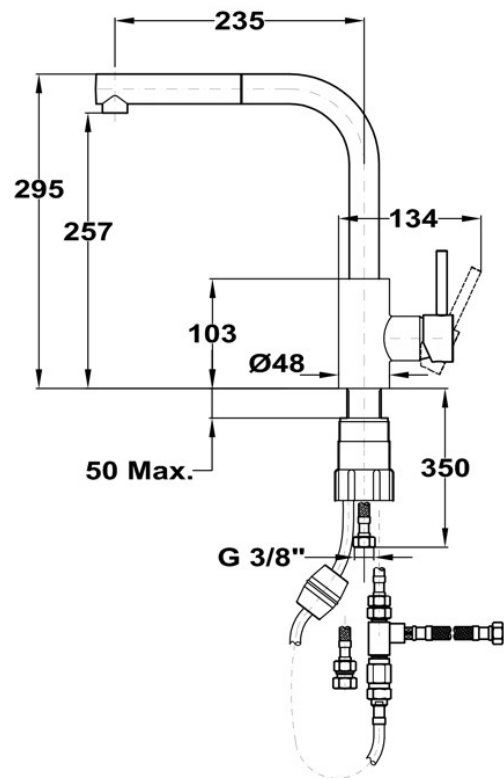

# ARN 938 Single lever kitchen faucet with Swivel spout

Anti-Scale  
Aerator

Pull Out  
Shower

Swivel\_Spout

Resistance

Easy\_Quick

**DESCRIPTION**

Single lever kitchen faucet with Swivel spout

High spout pull-out kitchen tap  
Low pressure cartridge  
Swivel spout  
Anti-scale aerator  
Pull-out 1 function: normal  
Easy-Quick fixation system  
3/8" flexible inlet pipes

ARN 938

## DIMENSIONS

Product height (mm):

Product width (mm):

Product depth (mm):

Product length (mm):

Net weight (Kg): 1,34