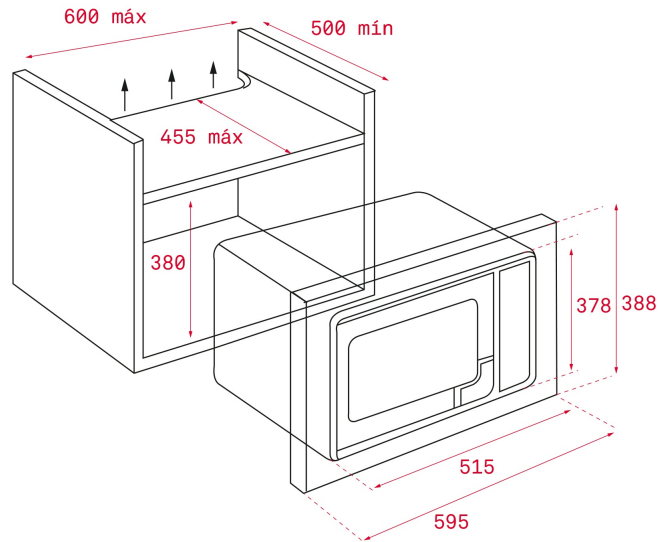

COLOURS

REFERENCE

REF. 40581125
EAN. 8421152127162

TEKA

MWE 255 FI

FEATURES

Microwave + grill
Stainless steel (fingerprint proof)
Electronic controls
Grill (Quartz), 1.000 W
Five power levels, 900 W
Total gross capacity : 25 litres
Stainless steel cavity
Inner and outside glass door
Minute minder: 0 - 95 minutes
Defrosting by weight and time
Time and electronic functions selector
8 direct access menus
+30" function
Children safety block

DIMENSIONS

Product height (mm): 378
Product width (mm): 515
Product depth (mm): 413
Product length (mm):
Net weight (Kg): 18,5

TECH SPECS

PARTICULAR CHARACTERISTICS

Certificates: GS / EMC
Number of cooking functions: 3
Grill function: Yes
Minute Minder: Yes
Number of guide levels (lower cavity): 0
Microwave function: Yes
Number of power levels: 5
Seconds Quick Start: Yes