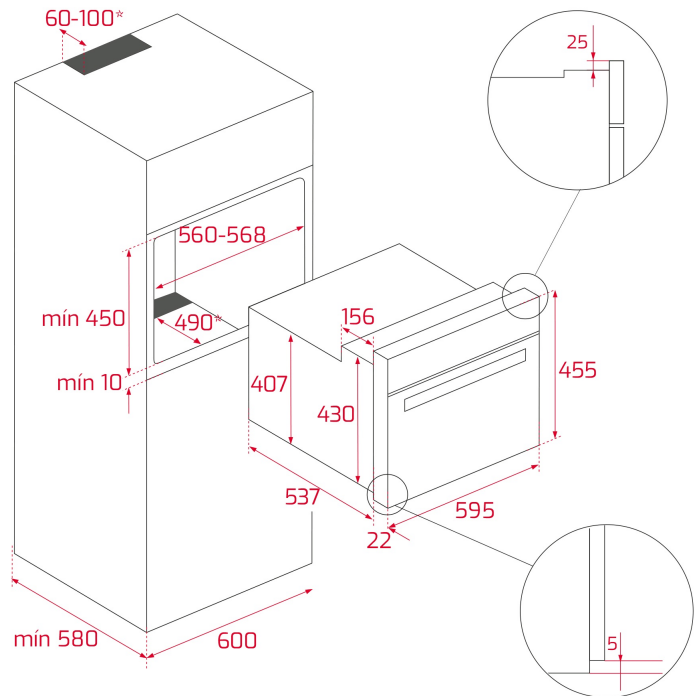

MLC 844 45cm Built-in Microwave + Grill

Defrost by time

Defrost by weight

44L capacity

DESCRIPTION

45cm Built-in Microwave + Grill

LIFE STYLE

Maestro

COLOURS

REFERENCE

REF. 40584400
EAN. 8421152151563

TEKA

MLC 844

FEATURES

Microwave + Grill
3 Cooking functions
Capacity, gross/net: 45/44 litres
1400 W grill
0-90 min. Timer
Quick start 30"
chromed guides
5 Cooking heights
1 reinforced grids
Touch Control panel with LED display
5 power levels, 1000 W
Automatic disconnection security system
Tangential ventilation
Defrost by time and weight
Double Glazed door

DIMENSIONS

Product height (mm): 455
Product width (mm): 595
Product depth (mm): 559
Product length (mm):
Net weight (Kg): 28,4

TECH SPECS

PARTICULAR CHARACTERISTICS

Certificates: CE/CB
Number of cavities: 1
Type of inner light: Halogen
Inside light position: Top rear right
Enamelled cavity: Yes
Function selector: MECHANICAL
Number of cooking functions: 3
Grill function: Yes
Touch Control Programmer: Yes
Minute Minder: Yes
Knobs type: MMX FIX KNOB
Removable chromed tray guides: Yes
Number of guide levels: 5
Number of guide levels (lower cavity): 0
Forced refrigeration tangential 1 speed: Yes
Microwave function: Yes
Microwave defrosting: Yes
Number of power levels: 5
Tangential ventilation: Yes

ELECTRIC CONNECTION

Maximum Nominal Power (W): 3200
Frequency (Hz): 50
Power rate (V): 220-240
Cable Connection Length (cm): 110
Inside light Consumption (W): 25

ENERGY CONSUMPTION

Grill (W): 1400
Cooling Fan Motor (W): 18