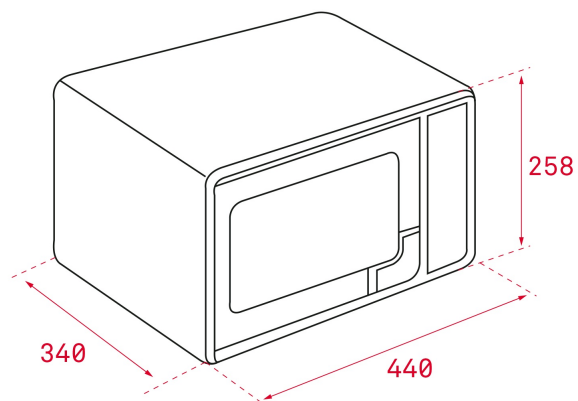

Easy

COLOURS

REFERENCE

REF. 40590470
EAN. 8421152128732

TEKA

MWE 225 G

FEATURES

Free standing Microwave + grill
Stainless steel (fingerprint proof)
Electronic Control panel
Quartz Grill, 1.000 W
5 power levels, 800 W
Total gross capacity : 20 litres
Stainless Steel inner
Inner and outside gloss door
Minute minder: 0 - 95 minutes
Defrosting by weight and time
Time and electronic functions selector
8 direct access menu
+30" function
Children safety block

DIMENSIONS

Product height (mm): 258
Product width (mm): 440
Product depth (mm): 340
Product length (mm):
Net weight (Kg): 10,7

TECH SPECS

PARTICULAR CHARACTERISTICS

Certificates: CE/ROHS/EMC/GS + D. Identity
Number of cooking functions: 3
Grill function: Yes
Minute Minder: Yes
Number of guide levels (lower cavity): 0
Microwave function: Yes
Number of power levels: 5
Seconds Quick Start: Yes