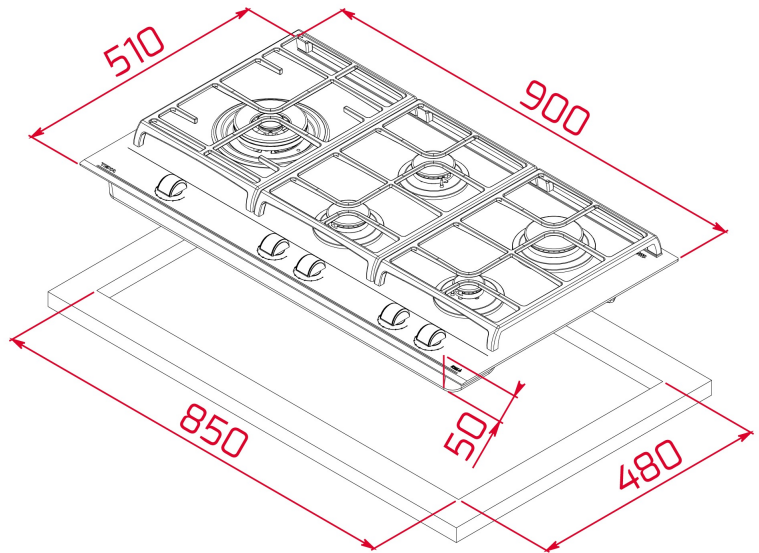

GZC 95320 90cm Gas on Glass Hob with ExactFlame function of natural gas

Integrated auto-ignition system

Autolock

ExactFlame with 9 power levels

Easy installation system

DESCRIPTION

90cm Gas on Glass Hob with ExactFlame function of natural gas

Gas on Glass with ExactFlame and bevelled front
Front control knobs with ergonomic design
Ceramic glass surface
9 power levels with precise control of the flame
1 double ring burner, 5,00 kW
1 fast burner, 2,80kW
2 semi-fast burners, 1,75 kW
1 auxiliary burner, 1,00 kW
Auto-lock safety device (Thermocouples)
Automatic-ignition in every burner, activated through control knobs
Optional Wok support
Large cast iron pan grids
Easy installation kit
Type of Gas: Natural

TEKA

GZC 95320

DIMENSIONS

Product height (mm): 98
Product width (mm): 900
Product depth (mm): 510
Product length (mm):
Net weight (Kg): 16,5

TECH SPECS

FITTING MEASURES

Built-in Width (mm): 850
Built-in Depth (mm): 480
Built-in height (mm): 49