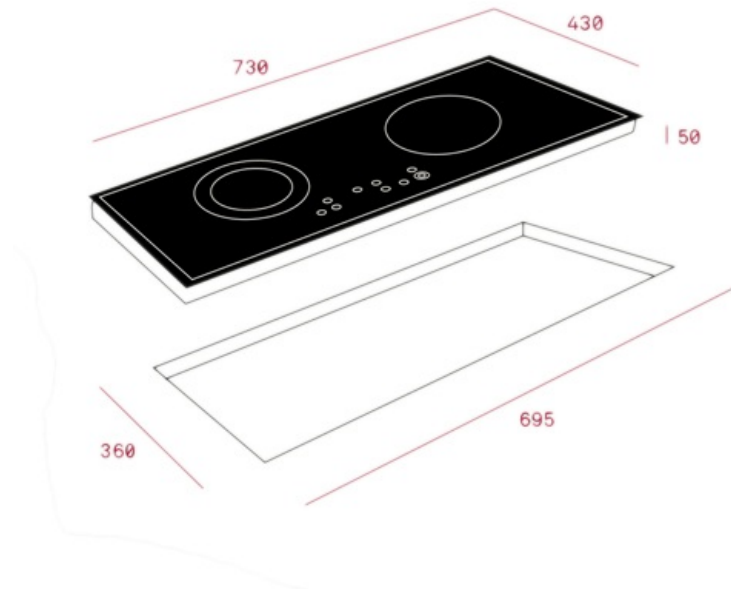

IR 720 Combined induction-ceramic hob (70 cm / 27.5 inch) IR 720

Autolock

Power Plus
function

Easy
installation
system

DESCRIPTION

Combined induction-ceramic hob (70 cm / 27.5 inch) IR 720

LIFE STYLE

Total

COLOURS

REFERENCE

REF. 10210115
EAN. 8421152148556

TEKA

IR 720

FEATURES

70 cm induction hob
Touch control panel
Bevelled glass
Power function
Security blocking
Cooking time programmer
Residual heat indicators
2 Cooking zones:
1 Induction element (210 mm Ø)
1 double high light (120/190 mm Ø)
Max nom power: 3800 W

DIMENSIONS

Product height (mm): 50
Product width (mm): 730
Product depth (mm): 430
Product length (mm):
Net weight (Kg): 7,8

TECH SPECS

FITTING MEASURES

Built-in Width (mm): 695
Built-in Depth (mm): 360
Built-in height (mm): 50