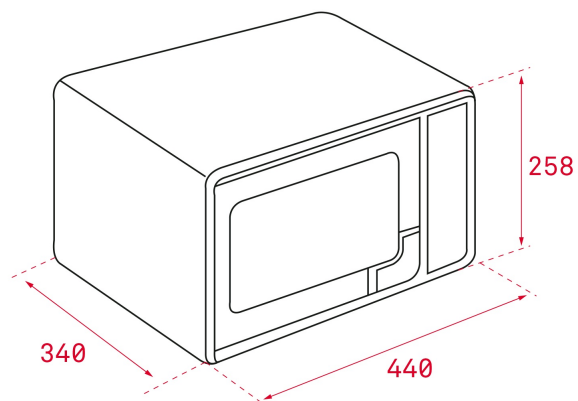

Easy

COLOURS

REFERENCE

REF. 40590425
EAN. 8421152088395

TEKA

MWE 200 G

FEATURES

Microwave + Grill
Capacity: 20 litres
Electronic control panel with digital display
Quick start +30"
5 Power levels: 700 W.
Grill power : 1,000 W
8 Auto-cook menus
3 Cooking function (Mic, Grill, Mic-Grill)
Defrost by time and weight
Timer 0-95 minutes
Turntable 25.5cm
Safety block

DIMENSIONS

Product height (mm): 258
Product width (mm): 440
Product depth (mm): 340
Product length (mm):
Net weight (Kg): 10,7

TECH SPECS

PARTICULAR CHARACTERISITICS

Certificates: GS/CE/ROHS
Number of cooking functions: 3
Grill function: Yes
Number of guide levels (lower cavity): 0
Microwave function: Yes
Number of power levels: 8