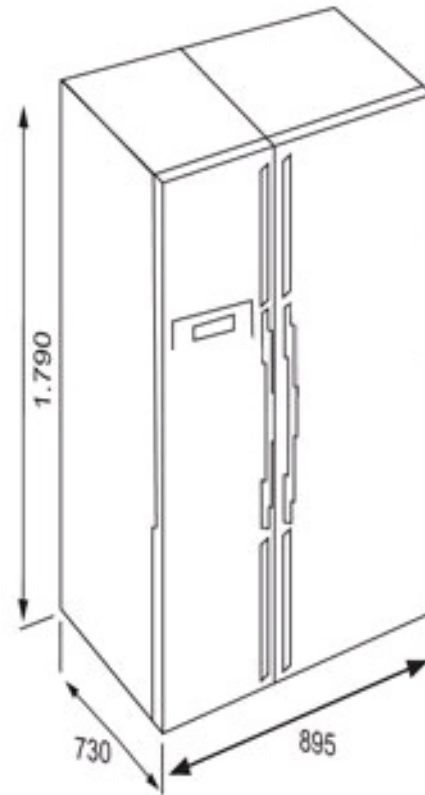

NFD 620 Free Standing Side by Side No frost refrigerator in 179cm

Fresh Box,
keeps fruit and
vegetables
fresh for longer

Full No Frost

DESCRIPTION

Free Standing Side by Side No frost refrigerator in 179cm

LIFE STYLE

Maestro

COLOURS

REFERENCE

REF. 4066620
EAN. 8421152065037

FEATURES

Combi refrigerator
Full No Frost
4* freezer
Automatic defroster in freezer
Electronic control panel
Display on door
Adjustable trays and door shelves
Door alarm
6 TempGuard radar technology
2 VitaCare Box drawers
Inner light in freezer and cooler
Twin fan (freezer and cooler)
Energy class: A
Climate class: T
Total gross capacity: 618 litres
Total net capacity: 555 + 354 + 201 litres

DIMENSIONS

Product height (mm): 1790

Product width (mm): 895

Product depth (mm): 730

Product length (mm):

Net weight (Kg): 104

TECH SPECS

FITTING MEASURES

Built-in Width (mm): 0

Built-in Depth (mm): 0

Built-in Height (mm): 0

PRODUCT SHEET

Cooling system: FULL NF

Energy Efficiency Class: A

No Frost In Refrigerator Compartment: Yes

No Frost in freezer compartment: Yes