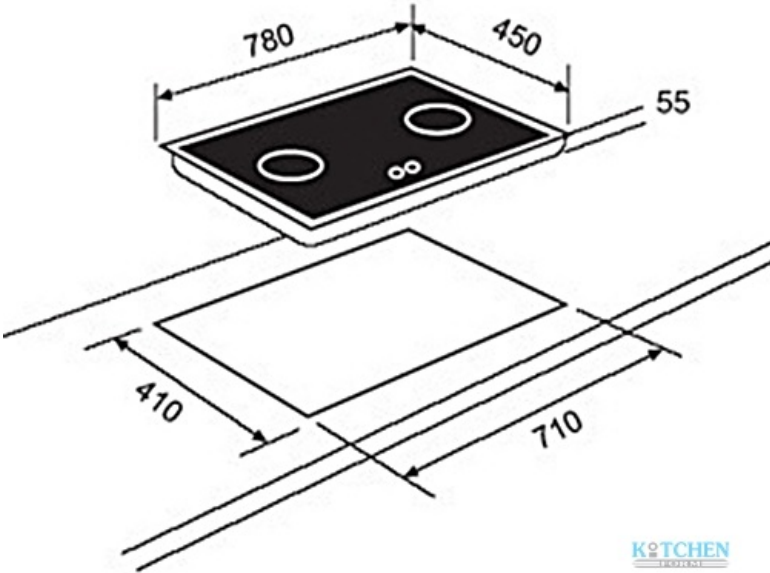

**80cm LPG Gas on Glass Hob with 2 cooking zones** 80cm LPG  
Gas on Glass Hob with 2 cooking zones

**DESCRIPTION**

80cm LPG Gas on Glass Hob with 2 cooking zones

**LIFE STYLE**

Total

**COLOURS**

**REFERENCE**

## **80cm LPG Gas on Glass Hob with 2 cooking zones**

# 80cm LPG Gas on Glass Hob with 2 cooking zones

## DIMENSIONS

- Product height (mm):
- Product width (mm):
- Product depth (mm):
- Product length (mm):
- Net weight (Kg):