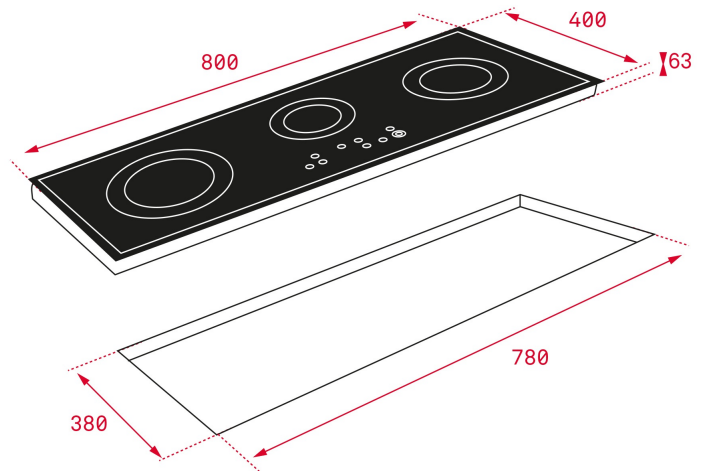

Cooking timer

3 cooking zones:

1 high light Ø 145 mm

1 high light Ø 180 mm

1 high light Ø 145 / 210 / 270 mm

Burst of cooking function

Child lock

Stop & Go function

Maximum nominal power: 5.700 W

DIMENSIONS

Product height (mm): 51
Product width (mm): 800
Product depth (mm): 400
Product length (mm):
Net weight (Kg):

TECH SPECS

FITTING MEASURES

Built-in Width (mm): 780
Built-in Depth (mm): 380
Built-in Height (mm): 51

PARTICULAR CHARACTERISTICS

Number of electric power levels: 9

ELECTRIC CONNECTION

Frequency (Hz): 50/60
Power rate (V): 220-240
Maximum Nominal Power (W) (Electric hob): 5700

COOKING ZONES

Cooking Zones: 3
Left center cooking zone - Diameter (mm): 180
Left center cooking zone - Type: Single High Light
Center center cooking zone - Diameter (mm): 145
Center center cooking zone - Type: Single High Light
Right center cooking zone - Diameter (mm): 145 / 210 / 270
Right center cooking zone - Type: Triple High Light