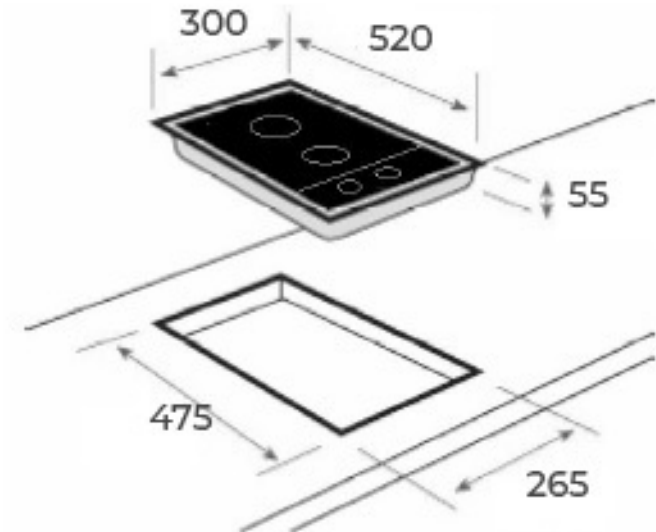

### **FEATURES**

Gas on Glass with ExactFlame

Black front control knobs

2 cooking zones:

-1 double ring burner (3.0 kW)

-1 auxiliary burner (1.00 kW)

Large cast iron grids

Automatic-ignition (battery), activated through control knobs

Auto-lock safety device

Tempered glass surface

Total nominal power: 4.00 kW.

**GK LUX 30.1 2G AI AL DR**

**DIMENSIONS**

- Product height (mm):
- Product width (mm): 300
- Product depth (mm): 520
- Product length (mm):
- Net weight (Kg):

**TECH SPECS**

**FITTING MEASURES**

- Built-in Width (mm): 265
- Built-in Depth (mm): 475

**PARTICULAR CHARACTERISITICS**

Maximum nominal power (W) (Gas): 4100

**COOKING ZONES**

Cooking Zones: 2

**SECURITY SYSTEM**