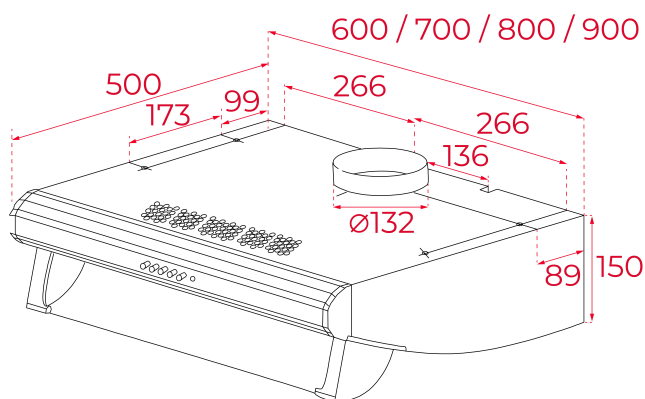

TEKA**EASY C 7310**

Classic hood with 3 speeds, 76cm

**REFERENCE**

REF: 40467320

EAN: 8421152150771

FEATURES

Classic hood
Push buttons control
3 speeds
Free Outlet exhaust capacity (m³/h):254
Max speed exhaust capacity (m³/h):235
Min speed exhaust capacity (m³/h): 124
Max speed sound level (dBA): 66
Min speed sound level (dBA): 49
2 Halogen lamps
3 aluminium filters
Operating pilot light
Fingerprint proof front panel
Anti-return valve included
Optional Charcoal Filter:C1R

DIMENSIONS**Product height (mm):****Product width (mm):****Product depth (mm):****Product length (mm):****Net weight (Kg): 7,9****TECHNICAL DETAILS**

Energy Efficiency Class: E

Noise (LwA) Min Speed (dB): 49

Noise (LwA) Max Speed (dB): 66

Noise (LwA) Boost Speed (dB): N/A

Ø Outlet (mm): 120

COLOURS

40467320

Stainless steel