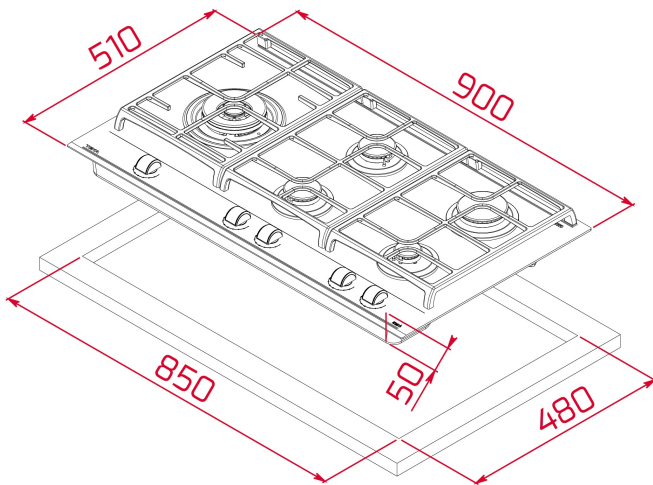

Auto ignition

Auto-lock safety system

Cast iron grids

Easy installation kit

Maximum nominal power 10.950 W

Optional: Wok support

Silver knobs accessory available

Auto  
ignition

Autolock

ExactFlame

Easy  
installation**DIMENSIONS****Product height (mm):** 98**Product width (mm):** 900**Product depth (mm):** 510**Product length (mm):****Net weight (Kg):** 16,5**TECHNICAL DETAILS**