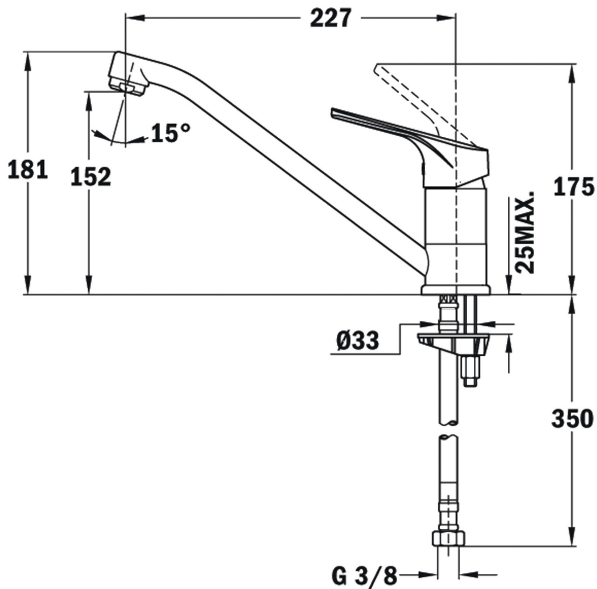

Anti-scale
aeratorSwivel
spout**REFERENCE**

REF: 469130200

EAN: 8421152084724

FEATURES

Low spout kitchen tap

Swivel spout

Anti-scale aerator

Cartridge with ceramic discs of high resistance

Highly precise temperature control

Greater handling sensitivity with smoother movements

3/8" flexible inlet pipes

DIMENSIONS**Product height (mm):** 181**Product width (mm):****Product depth (mm):****Product length (mm):****Net weight (Kg):** 1,02**COLOURS**